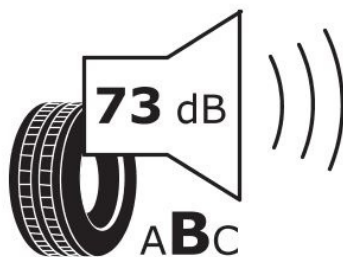

KING OF TYRES

ATTITUDE IS THE PRODUCT OF BELIEF

Specifications

Size:	295/80R22.5
Load / Speed:	152/148M
Pattern:	D905
Brand:	Leao
Category:	TBR
Width:	295
Series:	80
Structure:	R
Inch:	22.5
Ply Rating:	16PR
Load index:	152/148
Speed index:	M
TL/TT:	TL
Application:	Regional
Position:	
40HC:	252
EAN Code:	4260496396964
Factory code:	211011022

Technical details

Recommended Rim:	9.00x22.5
Inflation Pressure (bar):	8.5
Section Width (mm):	298
Outer Diameter (mm):	1044
Static Load Radius (mm):	486
Rolling Circumference (mm):	3184
Tread Depth (mm):	17.5
Load (kg) @ Speed (km/h):	3550
Weight (kg):	64.300

Label values

Rolling resistance:	E	
Wet / grip:	B	
Sound:	B (73 dB)	
Label code:	<u>466312</u>	

ENERG ⚡

LEAO

D905-03

295/80R22.5 152/148 M

C3

2020/740