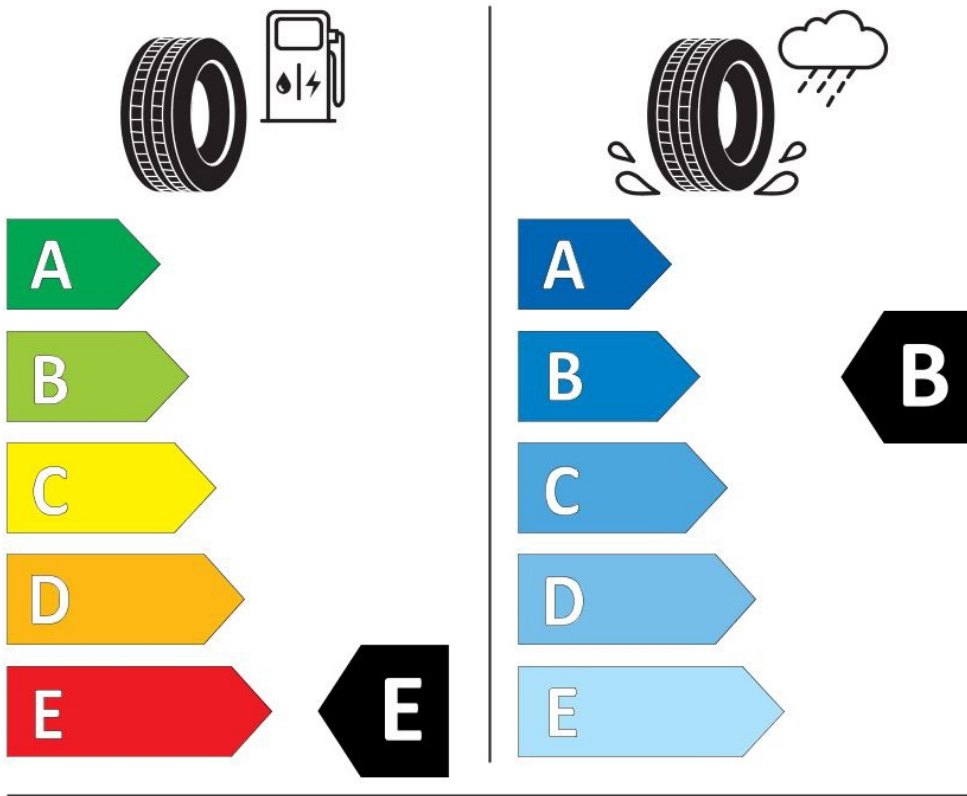

KING OF TYRES

ATTITUDE IS THE PRODUCT OF BELIEF

Specifications

Size:	295/80R22.5
Load / Speed:	152/148M
Pattern:	D905
Brand:	Leao
Category:	TBR
Width:	295
Series:	80
Structure:	R
Inch:	22.5
Ply Rating:	16PR
Load index:	152/148
Speed index:	M
TL/TT:	TL
Application:	Regional
Position:	
40HC:	252
EAN Code:	4260496396964
Factory code:	211011022

Technical details

Recommended Rim:	9.00x22.5
Inflation Pressure (bar):	8.5
Section Width (mm):	298
Outer Diameter (mm):	1044
Static Load Radius (mm):	486
Rolling Circumference (mm):	3184
Tread Depth (mm):	17.5
Load (kg) @ Speed (km/h):	3550
Weight (kg):	64.300

Label values

Rolling resistance:	E	
Wet / grip:	B	
Sound:	B (73 dB)	
Label code:	<u>466312</u>	

ENERG ⚡

LEAO

D905-03

295/80R22.5 152/148 M

C3

2020/740