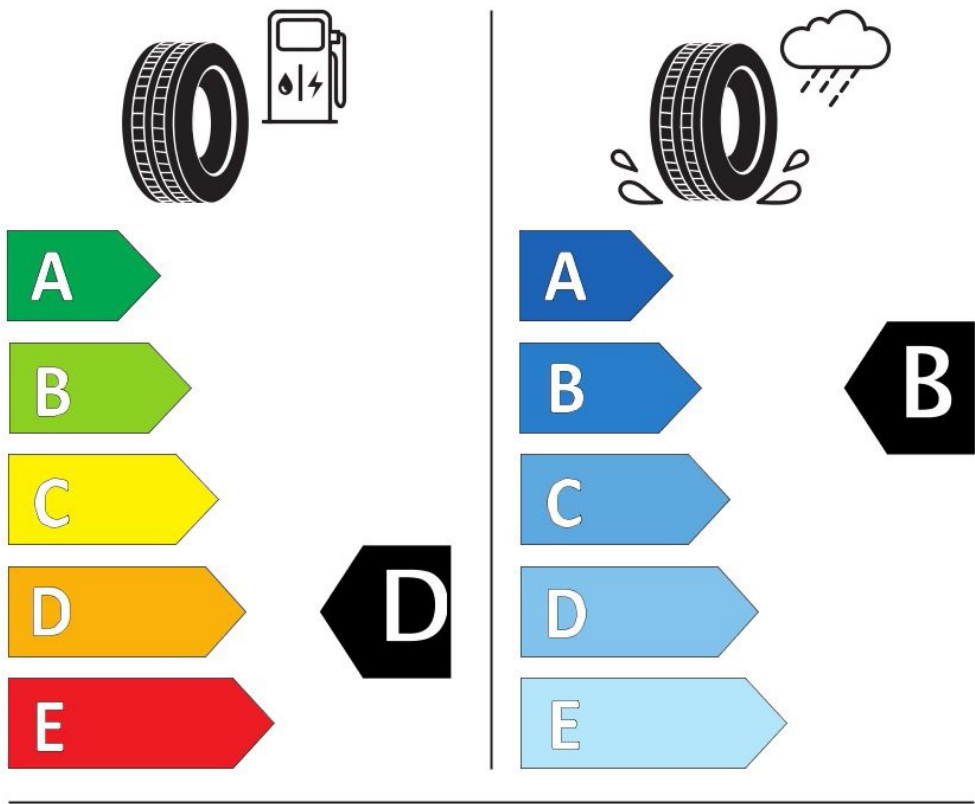

Specifications

Size:	245/70R17.5
Load / Speed:	136/134M
Pattern:	KLS200
Brand:	Leao
Category:	TBR
Width:	245
Series:	70
Structure:	R
Inch:	17.5
Ply Rating:	16PR
Load index:	136/134
Speed index:	M
TL/TT:	TL
Application:	Regional
Position:	
40HC:	600
EAN Code:	4260496396780
Factory code:	211016303

Technical details

Recommended Rim:	7.50x17.5
Inflation Pressure (bar):	8.5
Section Width (mm):	248
Outer Diameter (mm):	789
Static Load Radius (mm):	365
Rolling Circumference (mm):	2405
Tread Depth (mm):	12.5
Load (kg) @ Speed (km/h):	2240
Weight (kg):	33.600

Label values

Rolling resistance:	D	
Wet / grip:	B	
Sound:	B (73 dB)	
Label code:	<u>466895</u>	

LEAO

KLS200-04

245/70R17.5 136/134 M

C3

2020/740