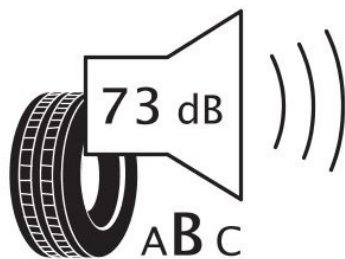

Specifications

Size:	245/70R17.5
Load / Speed:	136/134M
Pattern:	KLS200
Brand:	Leao
Category:	TBR
Width:	245
Series:	70
Structure:	R
Inch:	17.5
Ply Rating:	16PR
Load index:	136/134
Speed index:	M
TL/TT:	TL
Application:	Regional
Position:	
40HC:	600
EAN Code:	4260496396780
Factory code:	211016303

Technical details

Recommended Rim:	7.50x17.5
Inflation Pressure (bar):	8.5
Section Width (mm):	248
Outer Diameter (mm):	789
Static Load Radius (mm):	365
Rolling Circumference (mm):	2405
Tread Depth (mm):	12.5
Load (kg) @ Speed (km/h):	2240
Weight (kg):	33.600

Label values

Rolling resistance:	D	
Wet / grip:	B	
Sound:	B (73 dB)	
Label code:	<u>466895</u>	

LEAO

KLS200-04

245/70R17.5 136/134 M

C3

2020/740