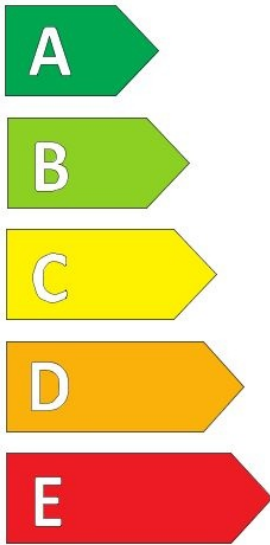

Specifications

Size:	185R14C
Load / Speed:	102Q
Pattern:	ML698+
Brand:	Event
Category:	LT / Van
Width:	185
Series:	80
Structure:	R
Inch:	14
Load index:	102
Speed index:	Q
TL/TT:	TL
40HC:	1200
EAN Code:	4260496390504
Factory code:	221009370

Technical details

Recommended Rim:	5.5J
Inflation Pressure (bar):	4.5
Outer Diameter (mm):	652
Static Load Radius (mm):	304
Rolling Circumference (mm):	955.04
Tread Depth (mm):	8.7
Load (kg) @ Speed (km/h):	850/800
Weight (kg):	10.030

Label values

Rolling resistance:	D	
Wet / grip:	C	
Sound:	B (72 dB)	
Label code:	<u>436859</u>	

ENERG ⚡

EVENT

ML698+-11

185R14C 8PR 102/100 Q

C2

D