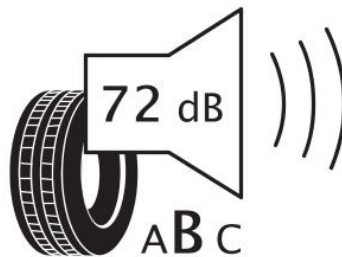

ENERG ⚡

EVENT

ML698+-11

185R14C 8PR 102/100 Q

C2

D

C

2020/740