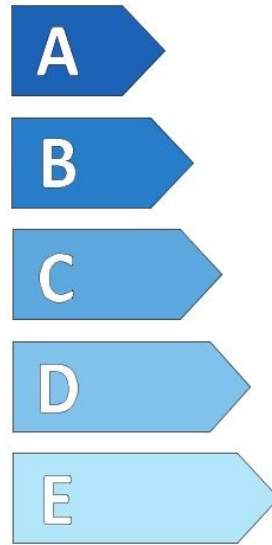

Specifications

Size:	185R14C
Load / Speed:	102Q
Pattern:	ML698+
Brand:	Event
Category:	LT / Van
Width:	185
Series:	80
Structure:	R
Inch:	14
Load index:	102
Speed index:	Q
TL/TT:	TL
40HC:	1200
EAN Code:	4260496390504
Factory code:	221009370

Technical details

Recommended Rim:	5.5J
Inflation Pressure (bar):	4.5
Outer Diameter (mm):	652
Static Load Radius (mm):	304
Rolling Circumference (mm):	955.04
Tread Depth (mm):	8.7
Load (kg) @ Speed (km/h):	850/800
Weight (kg):	10.030

Label values

Rolling resistance:	D	
Wet / grip:	C	
Sound:	B (72 dB)	
Label code:	<u>436859</u>	

ENERG ⚡

EVENT

ML698+-11

185R14C 8PR 102/100 Q

C2

D