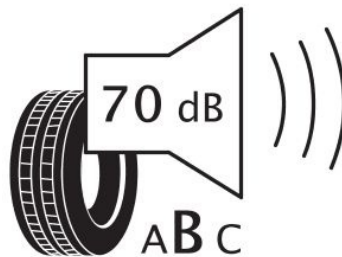

Specifications

Size:	185/65R15
Load / Speed:	93N
Pattern:	AW414
Brand:	Security
Category:	Trailer
Width:	185
Series:	65
Structure:	R
Inch:	15
Load index:	93
Speed index:	N
Specification:	XL
TL/TT:	TL
40HC:	1280
EAN Code:	4260399946068
Factory code:	221007315
Add. Info:	Trailer use

Technical details

Recommended Rim:	5JX15 5.5JX15
Inflation Pressure (bar):	3.4
Outer Diameter (mm):	621
Static Load Radius (mm):	286
Rolling Circumference (mm):	1957
Load (kg) @ Speed (km/h):	650
Weight (kg):	8.500

Label values

Rolling resistance:	C	
Wet / grip:	C	
Sound:	B (70 dB)	
Label code:	426766	

ENERG ⚡

SECURITY

AW414-09

185/65R15 93 N

C1

2020/740