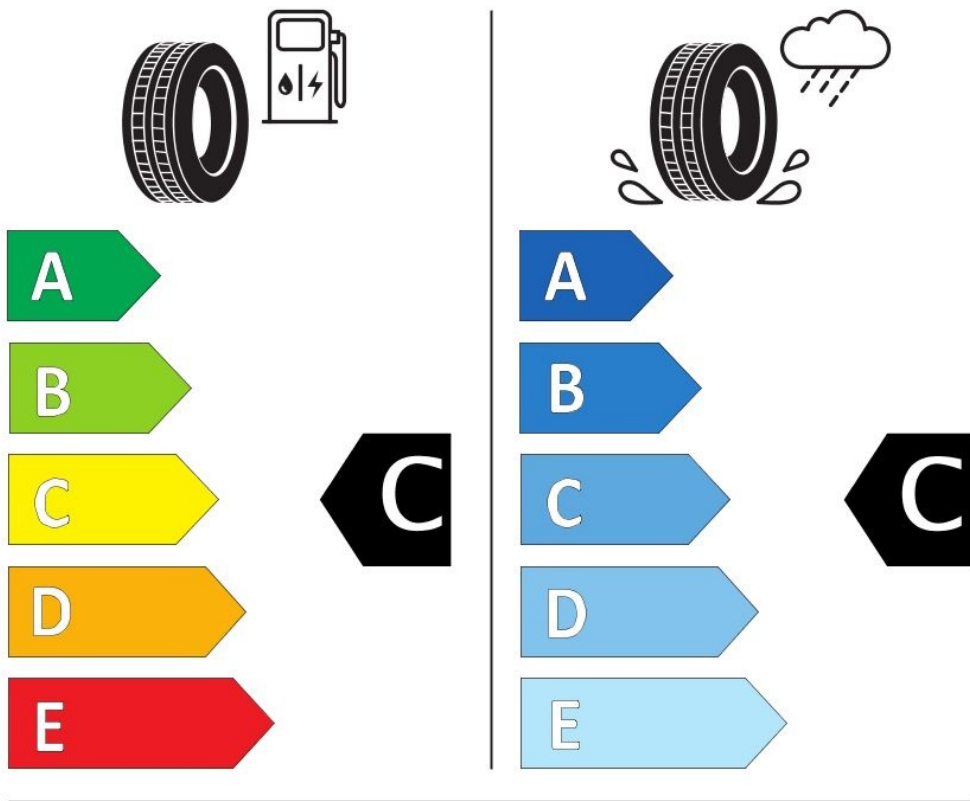

Specifications

Size:	185/65R15
Load / Speed:	93N
Pattern:	AW414
Brand:	Security
Category:	Trailer
Width:	185
Series:	65
Structure:	R
Inch:	15
Load index:	93
Speed index:	N
Specification:	XL
TL/TT:	TL
40HC:	1280
EAN Code:	4260399946068
Factory code:	221007315
Add. Info:	Trailer use

Technical details

Recommended Rim:	5JX15 5.5JX15
Inflation Pressure (bar):	3.4
Outer Diameter (mm):	621
Static Load Radius (mm):	286
Rolling Circumference (mm):	1957
Load (kg) @ Speed (km/h):	650
Weight (kg):	8.500

Label values

Rolling resistance:	C	
Wet / grip:	C	
Sound:	B (70 dB)	
Label code:	426766	

ENERG ⚡

SECURITY

AW414-09

185/65R15 93 N

C1

2020/740