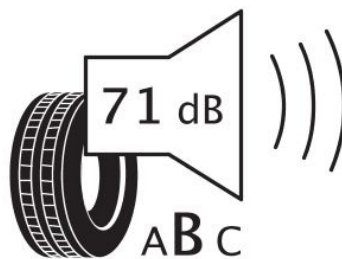

ENERG

SECURITY

AW414-11

195/65R14 96 N

C1