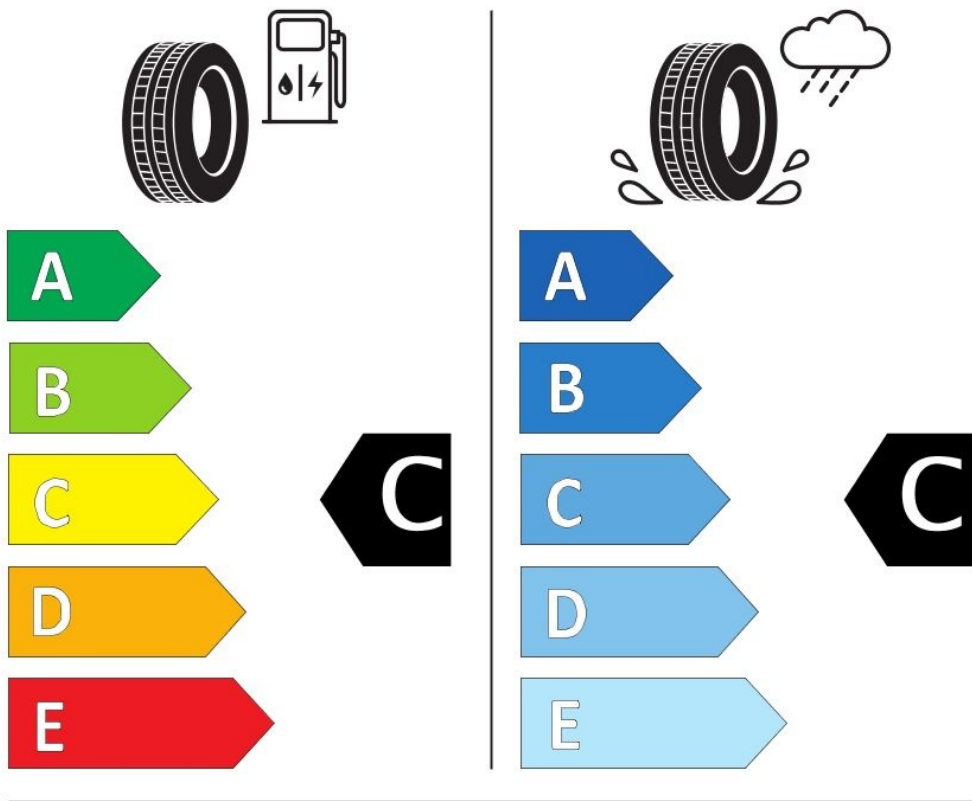

**Specifications**

Size:	195/65R14
Load / Speed:	96N
Pattern:	AW414
Brand:	Security
Category:	Trailer
Width:	195
Series:	65
Structure:	R
Inch:	14
Load index:	96
Speed index:	N
Specification:	XL
TL/TT:	TL
40HC:	1380
EAN Code:	4260399946051
Factory code:	221007314
Add. Info:	Trailer use

**Technical details**

Recommended Rim:	5.5JX14
Inflation Pressure (bar):	3.4
Outer Diameter (mm):	610
Static Load Radius (mm):	278
Rolling Circumference (mm):	1920
Load (kg) @ Speed (km/h):	710
Weight (kg):	7.500

**Label values**

Rolling resistance:	C	
Wet / grip:	C	
Sound:	B (71 dB)	
Label code:	426768	

# ENERG

SECURITY

AW414-11

195/65R14 96 N

C1

2020/740