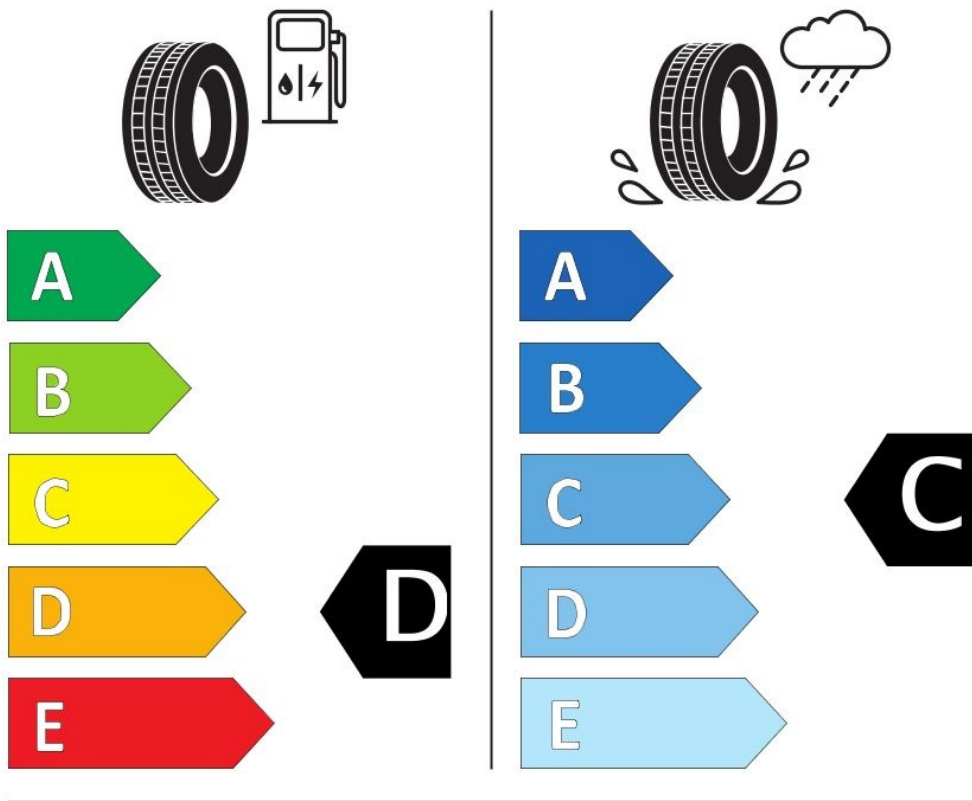

Specifications

Size:	145/80R13
Load / Speed:	79N
Pattern:	AW414
Brand:	Security
Category:	Trailer
Width:	145
Series:	80
Structure:	R
Inch:	13
Load index:	79
Speed index:	N
Specification:	XL
TL/TT:	TL
40HC:	2270
EAN Code:	4260399944071
Factory code:	221012988
Add. Info:	Trailer use

Technical details

Recommended Rim:	4.5JX13 4JX13
Inflation Pressure (bar):	3.4
Section Width (mm):	145
Outer Diameter (mm):	562
Static Load Radius (mm):	253
Rolling Circumference (mm):	1765
Load (kg) @ Speed (km/h):	437
Weight (kg):	5.600

Label values

Rolling resistance:	D	
Wet / grip:	C	
Sound:	B (70 dB)	
Label code:	426752	

ENERG

SECURITY

AW414-03

145/80R13 79 N

C1

2020/740