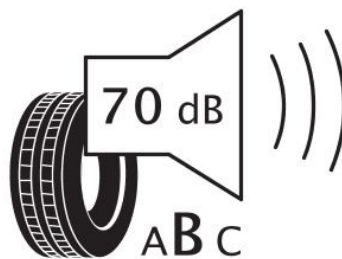

Specifications

Size:	145/80R13
Load / Speed:	79N
Pattern:	AW414
Brand:	Security
Category:	Trailer
Width:	145
Series:	80
Structure:	R
Inch:	13
Load index:	79
Speed index:	N
Specification:	XL
TL/TT:	TL
40HC:	2270
EAN Code:	4260399944071
Factory code:	221012988
Add. Info:	Trailer use

Technical details

Recommended Rim:	4.5JX13 4JX13
Inflation Pressure (bar):	3.4
Section Width (mm):	145
Outer Diameter (mm):	562
Static Load Radius (mm):	253
Rolling Circumference (mm):	1765
Load (kg) @ Speed (km/h):	437
Weight (kg):	5.600

Label values

Rolling resistance:	D	
Wet / grip:	C	
Sound:	B (70 dB)	
Label code:	426752	

ENERG

SECURITY

AW414-03

145/80R13 79 N

C1

2020/740