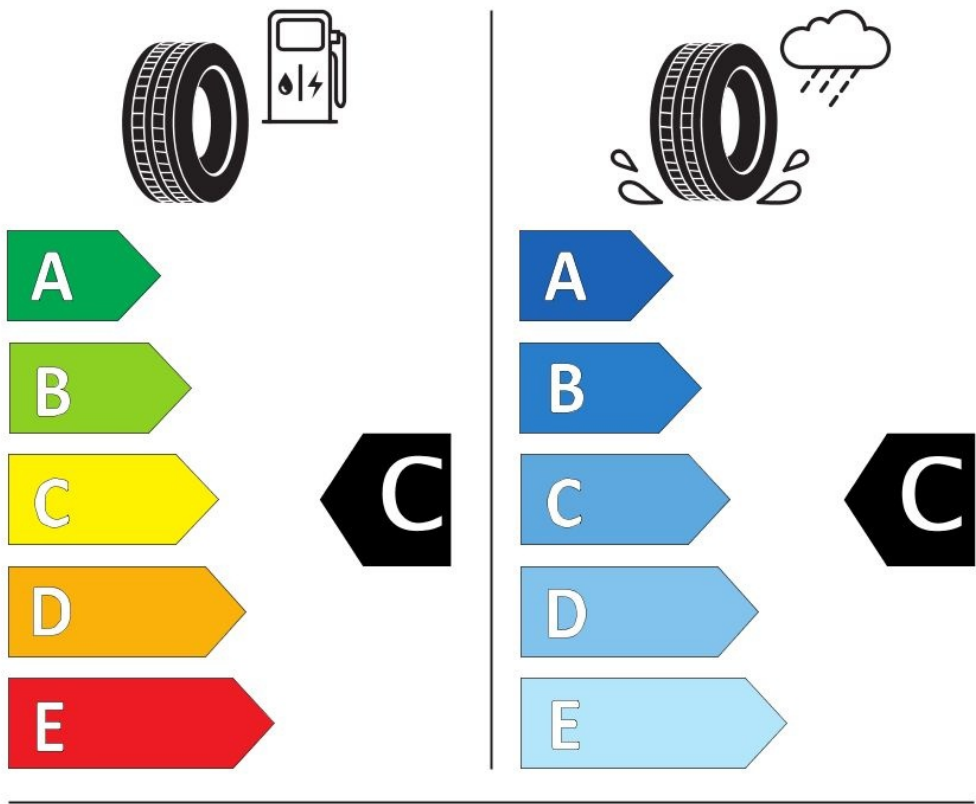

Specifications

Size:	185/70R13
Load / Speed:	93N
Pattern:	AW414
Brand:	Security
Category:	Trailer
Width:	185
Series:	70
Structure:	R
Inch:	13
Load index:	93
Speed index:	N
TL/TT:	TL
40HC:	1540
EAN Code:	4260399944132
Factory code:	221004705
Add. Info:	Trailer use

Technical details

Recommended Rim:	4.5JX13 5JX13 5.5JX13
Inflation Pressure (bar):	3
Outer Diameter (mm):	590
Static Load Radius (mm):	267
Rolling Circumference (mm):	1850
Load (kg) @ Speed (km/h):	650
Weight (kg):	7.465

Label values

Rolling resistance:	C	
Wet / grip:	C	
Sound:	B (70 dB)	
Label code:	<u>426767</u>	

SECURITY

AW414-10

185/70R13 93 N

C1

2020/740