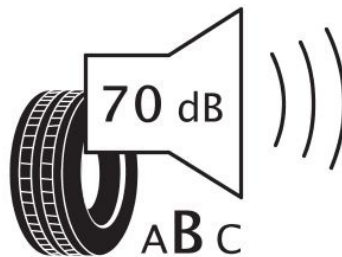

Specifications

Size:	185/70R13
Load / Speed:	93N
Pattern:	AW414
Brand:	Security
Category:	Trailer
Width:	185
Series:	70
Structure:	R
Inch:	13
Load index:	93
Speed index:	N
TL/TT:	TL
40HC:	1540
EAN Code:	4260399944132
Factory code:	221004705
Add. Info:	Trailer use

Technical details

Recommended Rim:	4.5JX13 5JX13 5.5JX13
Inflation Pressure (bar):	3
Outer Diameter (mm):	590
Static Load Radius (mm):	267
Rolling Circumference (mm):	1850
Load (kg) @ Speed (km/h):	650
Weight (kg):	7.465

Label values

Rolling resistance:	C	
Wet / grip:	C	
Sound:	B (70 dB)	
Label code:	<u>426767</u>	

SECURITY

AW414-10

185/70R13 93 N

C1

2020/740