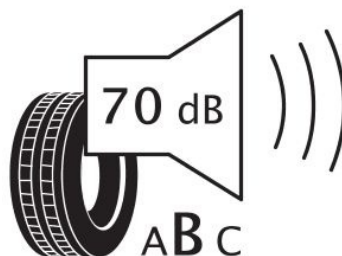

Specifications

Size:	165/70R13
Load / Speed:	84N
Pattern:	AW414
Brand:	Security
Category:	Trailer
Width:	165
Series:	70
Structure:	R
Inch:	13
Load index:	84
Speed index:	N
Specification:	XL
TL/TT:	TL
40HC:	1900
EAN Code:	4260399944101
Factory code:	221004707
Add. Info:	Trailer use

Technical details

Recommended Rim:	4.5JX13 5JX13
Inflation Pressure (bar):	3.4
Outer Diameter (mm):	562
Static Load Radius (mm):	257
Rolling Circumference (mm):	1765
Load (kg) @ Speed (km/h):	500
Weight (kg):	5.890

Label values

Rolling resistance:	C	
Wet / grip:	C	
Sound:	B (70 dB)	
Label code:	426758	

ENERG

SECURITY

AW414-06

165/70R13 84 N

C1

2020/740