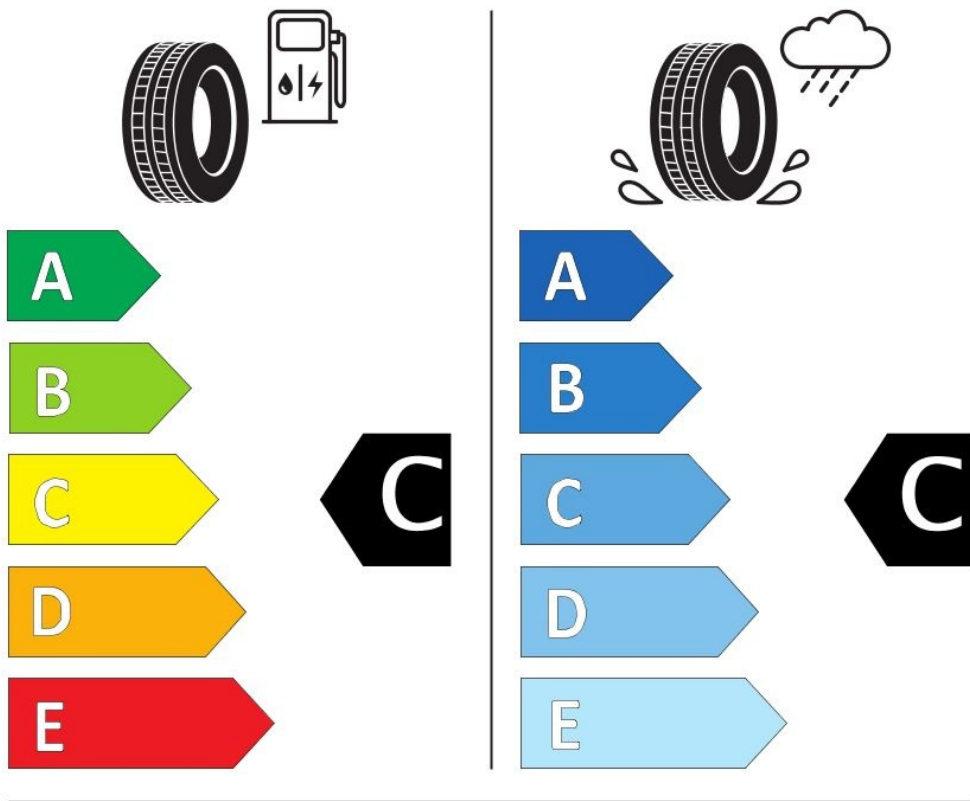

Specifications

Size:	165/70R13
Load / Speed:	84N
Pattern:	AW414
Brand:	Security
Category:	Trailer
Width:	165
Series:	70
Structure:	R
Inch:	13
Load index:	84
Speed index:	N
Specification:	XL
TL/TT:	TL
40HC:	1900
EAN Code:	4260399944101
Factory code:	221004707
Add. Info:	Trailer use

Technical details

Recommended Rim:	4.5JX13 5JX13
Inflation Pressure (bar):	3.4
Outer Diameter (mm):	562
Static Load Radius (mm):	257
Rolling Circumference (mm):	1765
Load (kg) @ Speed (km/h):	500
Weight (kg):	5.890

Label values

Rolling resistance:	C	
Wet / grip:	C	
Sound:	B (70 dB)	
Label code:	426758	

ENERG

SECURITY

AW414-06

165/70R13 84 N

C1

2020/740