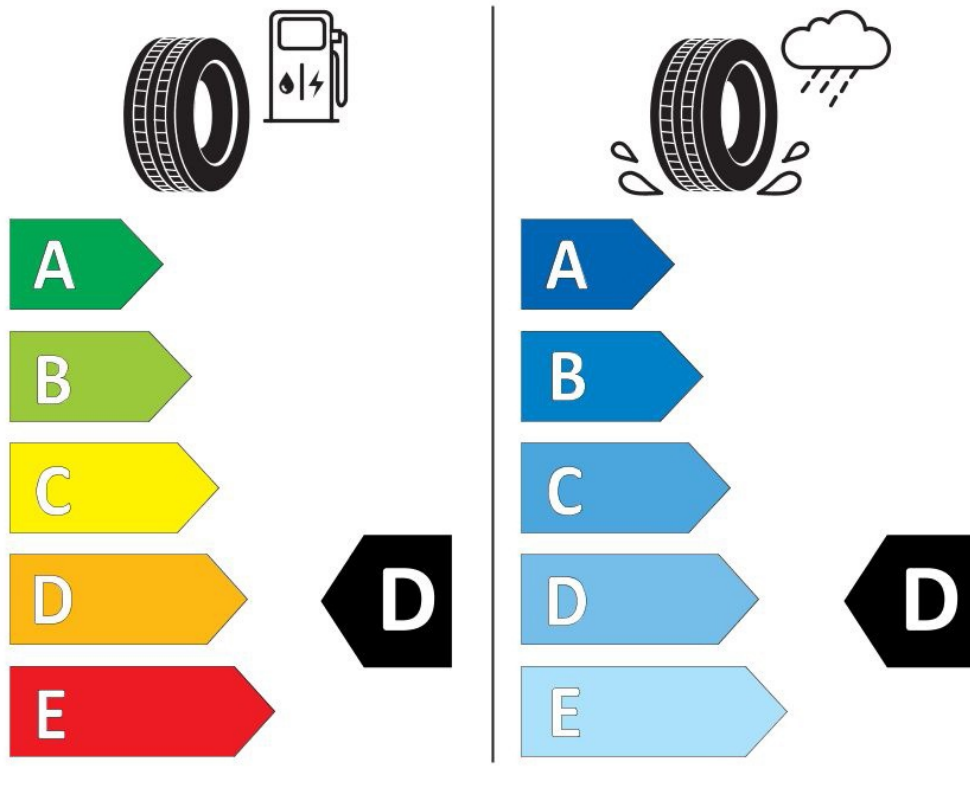

### Specifications

Size:	205R14C
Load / Speed:	109/107Q
Pattern:	ML605
Brand:	Event
Category:	LT / Van
EAN Code:	1740800900078
Width:	205
Series:	80
Structure:	R
Inch:	14
Ply Rating:	8PR
Load index:	109/107
Speed index:	Q
TL/TT:	TL
40HC:	1020
EAN Code:	4260399947553
Factory code:	221002789

### Technical details

Recommended Rim:	6J
Inflation Pressure (bar):	4.5
Outer Diameter (mm):	684
Static Load Radius (mm):	662
Rolling Circumference (mm):	2079
Tread Depth (mm):	8.8
Load (kg) @ Speed (km/h):	1120/1060
Weight (kg):	12.210

### Label values

Rolling resistance:	D	
Wet / grip:	D	
Sound:	B (72 dB)	
Label code:	436756	

**ENERG** ⚡

**EVENT**

ML605-08

205R14C 8PR 109/107 Q

C2

2020/740