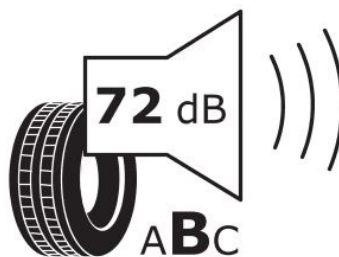

### Specifications

Size:	205R14C
Load / Speed:	109/107Q
Pattern:	ML605
Brand:	Event
Category:	LT / Van
EAN Code:	1740800900078
Width:	205
Series:	80
Structure:	R
Inch:	14
Ply Rating:	8PR
Load index:	109/107
Speed index:	Q
TL/TT:	TL
40HC:	1020
EAN Code:	4260399947553
Factory code:	221002789

### Technical details

Recommended Rim:	6J
Inflation Pressure (bar):	4.5
Outer Diameter (mm):	684
Static Load Radius (mm):	662
Rolling Circumference (mm):	2079
Tread Depth (mm):	8.8
Load (kg) @ Speed (km/h):	1120/1060
Weight (kg):	12.210

### Label values

Rolling resistance:	D	
Wet / grip:	D	
Sound:	B (72 dB)	
Label code:	436756	

**ENERG** ⚡

**EVENT**

ML605-08

205R14C 8PR 109/107 Q

C2

2020/740