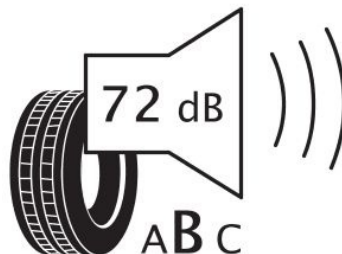

ENERG ⚡

EVENT

ML609-05

215/75R16C 10PR 116/114 R

C2

C

B

2020/740