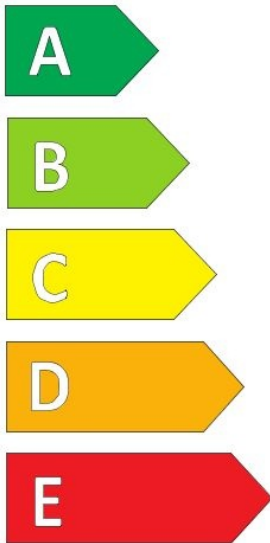

Specifications

Size:	215/75R16C
Load / Speed:	116R
Pattern:	ML609
Brand:	Event
Category:	LT / Van
EAN Code:	1740801500055
Width:	215
Series:	75
Structure:	R
Inch:	16
Ply Rating:	10PR
Load index:	116/114
Speed index:	R
TL/TT:	TL
40HC:	900
EAN Code:	4260399947607
Factory code:	221002824

Technical details

Recommended Rim:	6J
Inflation Pressure (bar):	5.25
Outer Diameter (mm):	728
Static Load Radius (mm):	702
Rolling Circumference (mm):	2206
Tread Depth (mm):	9.2
Load (kg) @ Speed (km/h):	1250/1180
Weight (kg):	15.350

Label values

Rolling resistance:	C	
Wet / grip:	B	
Sound:	B (72 dB)	
Label code:	436787	

ENERG ⚡

EVENT

ML609-05

215/75R16C 10PR 116/114 R

C2

C