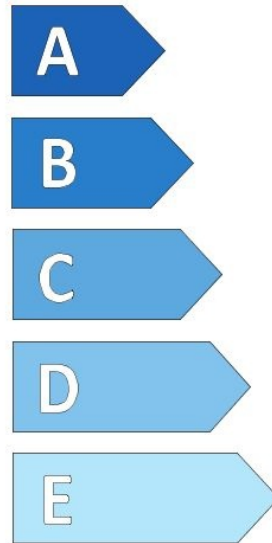

Specifications

Size:	215/75R16C
Load / Speed:	116R
Pattern:	ML609
Brand:	Event
Category:	LT / Van
EAN Code:	1740801500055
Width:	215
Series:	75
Structure:	R
Inch:	16
Ply Rating:	10PR
Load index:	116/114
Speed index:	R
TL/TT:	TL
40HC:	900
EAN Code:	4260399947607
Factory code:	221002824

Technical details

Recommended Rim:	6J
Inflation Pressure (bar):	5.25
Outer Diameter (mm):	728
Static Load Radius (mm):	702
Rolling Circumference (mm):	2206
Tread Depth (mm):	9.2
Load (kg) @ Speed (km/h):	1250/1180
Weight (kg):	15.350

Label values

Rolling resistance:	C	
Wet / grip:	B	
Sound:	B (72 dB)	
Label code:	436787	

ENERG ⚡

EVENT

ML609-05

215/75R16C 10PR 116/114 R

C2

C