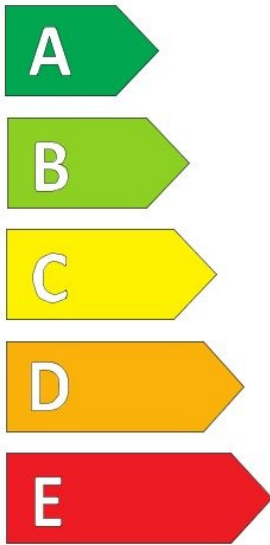

Specifications

Size:	195R14C
Load / Speed:	106/104R
Pattern:	ML605
Brand:	Event
Category:	LT / Van
EAN Code:	1740800900047
Width:	195
Series:	80
Structure:	R
Inch:	14
Ply Rating:	8PR
Load index:	106/104
Speed index:	R
TL/TT:	TL
40HC:	1170
EAN Code:	4260399947546
Factory code:	221002723

Technical details

Recommended Rim:	5.5J
Inflation Pressure (bar):	4.5
Outer Diameter (mm):	668
Static Load Radius (mm):	642
Rolling Circumference (mm):	2018
Tread Depth (mm):	8
Load (kg) @ Speed (km/h):	950/900
Weight (kg):	10.220

Label values

Rolling resistance:	D	
Wet / grip:	D	
Sound:	B (72 dB)	
Label code:	436754	

ENERG ⚡

EVENT

ML605-07

195R14C 106/104 R

C2

D