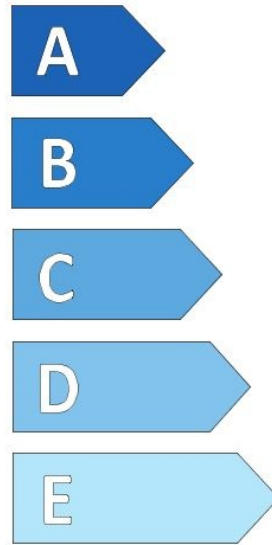

Specifications

Size:	195R14C
Load / Speed:	106/104R
Pattern:	ML605
Brand:	Event
Category:	LT / Van
EAN Code:	1740800900047
Width:	195
Series:	80
Structure:	R
Inch:	14
Ply Rating:	8PR
Load index:	106/104
Speed index:	R
TL/TT:	TL
40HC:	1170
EAN Code:	4260399947546
Factory code:	221002723

Label values

Rolling resistance:	D	
Wet / grip:	D	
Sound:	B (72 dB)	
Label code:	436754	

ENERG ⚡

EVENT

ML605-07

195R14C 106/104 R

C2

D