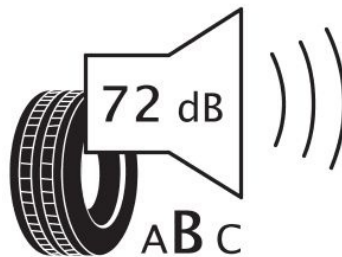

ENERG ⚡

EVENT

ML605-07

195R14C 106/104 R

C2

D

D

2020/740