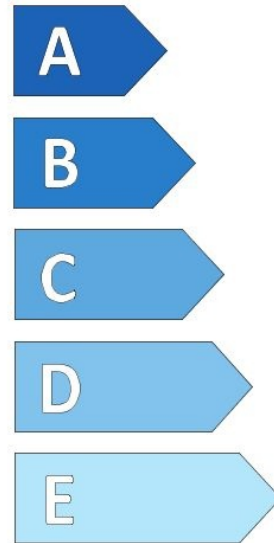

Specifications

Size:	165R13C
Load / Speed:	94/92R
Pattern:	ML605
Brand:	Event
Category:	LT / Van
EAN Code:	1740800900054
Width:	165
Series:	80
Structure:	R
Inch:	13
Ply Rating:	8PR
Load index:	94/92
Speed index:	R
TL/TT:	TL
40HC:	1800
EAN Code:	4260399947522
Factory code:	221002580

Technical details

Recommended Rim:	4.5J
Inflation Pressure (bar):	4.5
Outer Diameter (mm):	594
Static Load Radius (mm):	575
Rolling Circumference (mm):	1806
Tread Depth (mm):	7.8
Load (kg) @ Speed (km/h):	670/630
Weight (kg):	7.470

Label values

Rolling resistance:	D	
Wet / grip:	D	
Sound:	B (72 dB)	
Label code:	436746	

ENERG

EVENT

ML605-02

165R13C 94/92 R

C2

D