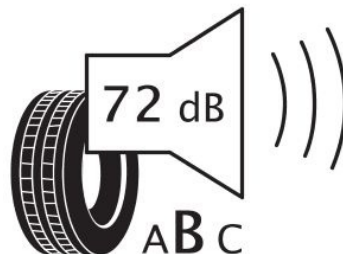

ENERG

EVENT

ML605-02

165R13C 94/92 R

C2

D

D

2020/740