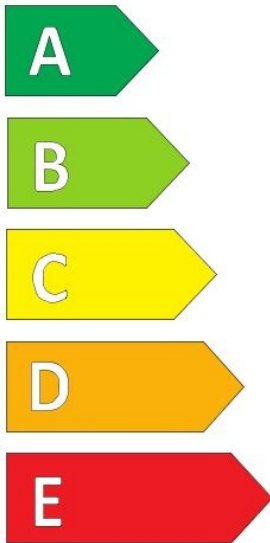

Specifications

Size:	165R13C
Load / Speed:	94/92R
Pattern:	ML605
Brand:	Event
Category:	LT / Van
EAN Code:	1740800900054
Width:	165
Series:	80
Structure:	R
Inch:	13
Ply Rating:	8PR
Load index:	94/92
Speed index:	R
TL/TT:	TL
40HC:	1800
EAN Code:	4260399947522
Factory code:	221002580

Technical details

Recommended Rim:	4.5J
Inflation Pressure (bar):	4.5
Outer Diameter (mm):	594
Static Load Radius (mm):	575
Rolling Circumference (mm):	1806
Tread Depth (mm):	7.8
Load (kg) @ Speed (km/h):	670/630
Weight (kg):	7.470

Label values

Rolling resistance:	D	
Wet / grip:	D	
Sound:	B (72 dB)	
Label code:	436746	

ENERG

EVENT

ML605-02

165R13C 94/92 R

C2

D