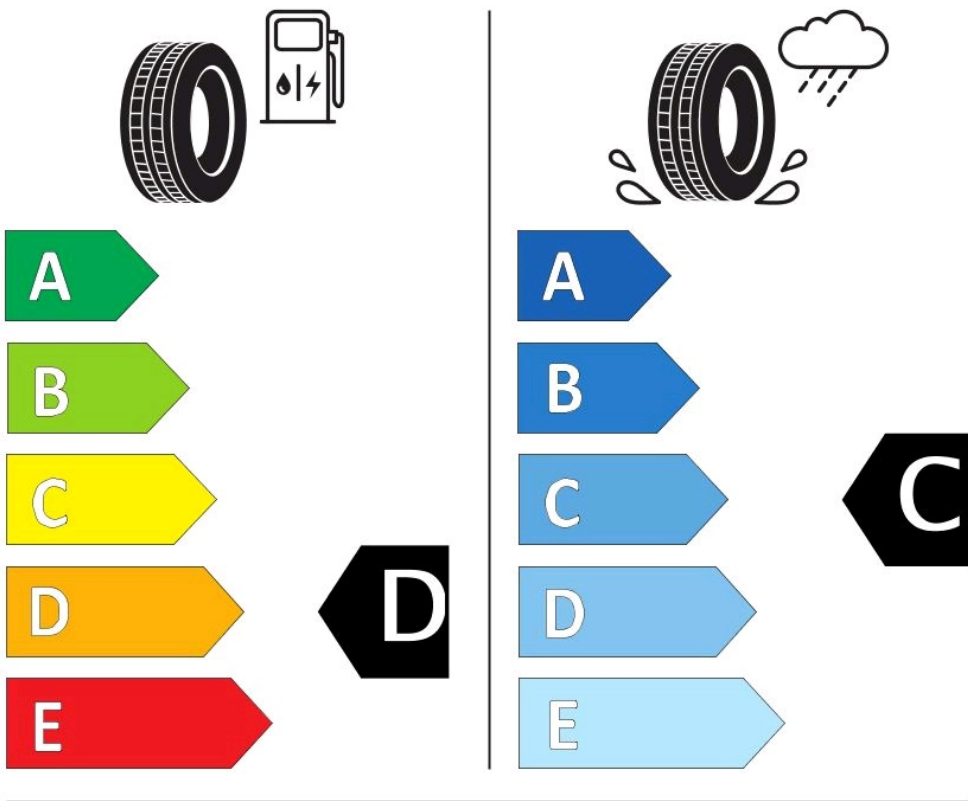

### Specifications

Size:	165/70R14
Load / Speed:	81T
Pattern:	Futurum GP
Brand:	Event
Category:	PCR
Width:	165
Series:	70
Structure:	R
Inch:	14
Load index:	81
Speed index:	T
TL/TT:	TL
40HC:	1800
EAN Code:	4260399946709
Factory code:	221004538

### Technical details

Recommended Rim:	5.00B
Inflation Pressure (bar):	2.5
Outer Diameter (mm):	588
Static Load Radius (mm):	571
Rolling Circumference (mm):	1793.4
Tread Depth (mm):	7.4
Load (kg) @ Speed (km/h):	462
Weight (kg):	6.18

### Label values 1222/2009

Rolling resistance:	E	
Wet / grip:	C	
Sound:	2 (70 dB)	
TyreClass:	C1	

### Label values 2020/740

Rolling resistance:	D	
Wet / grip:	C	
Sound:	B (70 dB)	
Label code:	436113	

**ENERG** ⚡

EVENT

FUTURUM GP-15

165/70R14 81 T

C1

2020/740