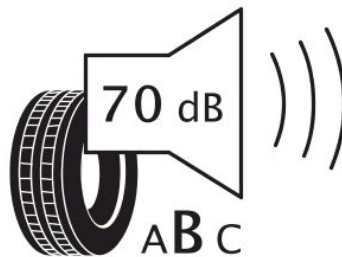

### Specifications

Size:	165/70R14
Load / Speed:	81T
Pattern:	Futurum GP
Brand:	Event
Category:	PCR
Width:	165
Series:	70
Structure:	R
Inch:	14
Load index:	81
Speed index:	T
TL/TT:	TL
40HC:	1800
EAN Code:	4260399946709
Factory code:	221004538

### Technical details

Recommended Rim:	5.00B
Inflation Pressure (bar):	2.5
Outer Diameter (mm):	588
Static Load Radius (mm):	571
Rolling Circumference (mm):	1793.4
Tread Depth (mm):	7.4
Load (kg) @ Speed (km/h):	462
Weight (kg):	6.18

### Label values 1222/2009

Rolling resistance:	E	
Wet / grip:	C	
Sound:	2 (70 dB)	
TyreClass:	C1	

### Label values 2020/740

Rolling resistance:	D	
Wet / grip:	C	
Sound:	B (70 dB)	
Label code:	436113	

**ENERG** ⚡

EVENT

FUTURUM GP-15

165/70R14 81 T

C1

2020/740