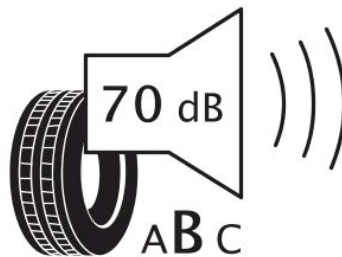

ENERG ⚡

EVENT

FUTURUM GP-06

155/65R14 75 T

C1