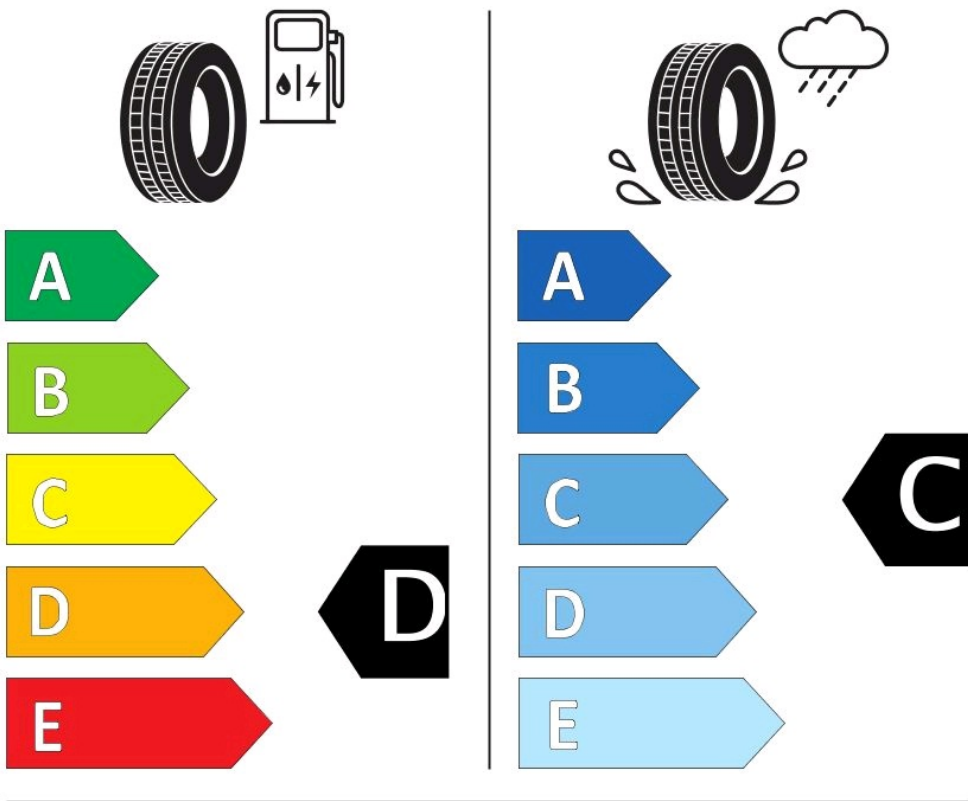

ENERG ⚡

EVENT

FUTURUM GP-06

155/65R14 75 T

C1

2020/740