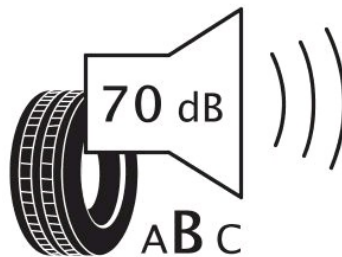

### Technical details

Recommended Rim:	4.50B
Inflation Pressure (bar):	2.5
Outer Diameter (mm):	509
Static Load Radius (mm):	494
Rolling Circumference (mm):	1551.95
Tread Depth (mm):	7.1
Load (kg) @ Speed (km/h):	325
Weight (kg):	4.61

### Label values 1222/2009

Rolling resistance:	E	
Wet / grip:	C	
Sound:	2 (70 dB)	
TyreClass:	C1	

### Label values 2020/740

Rolling resistance:	D	
Wet / grip:	C	
Sound:	B (70 dB)	
Label code:	436089	

**ENERG** ⚡

EVENT

FUTURUM GP-03

145/70R12 69 T

C1

2020/740