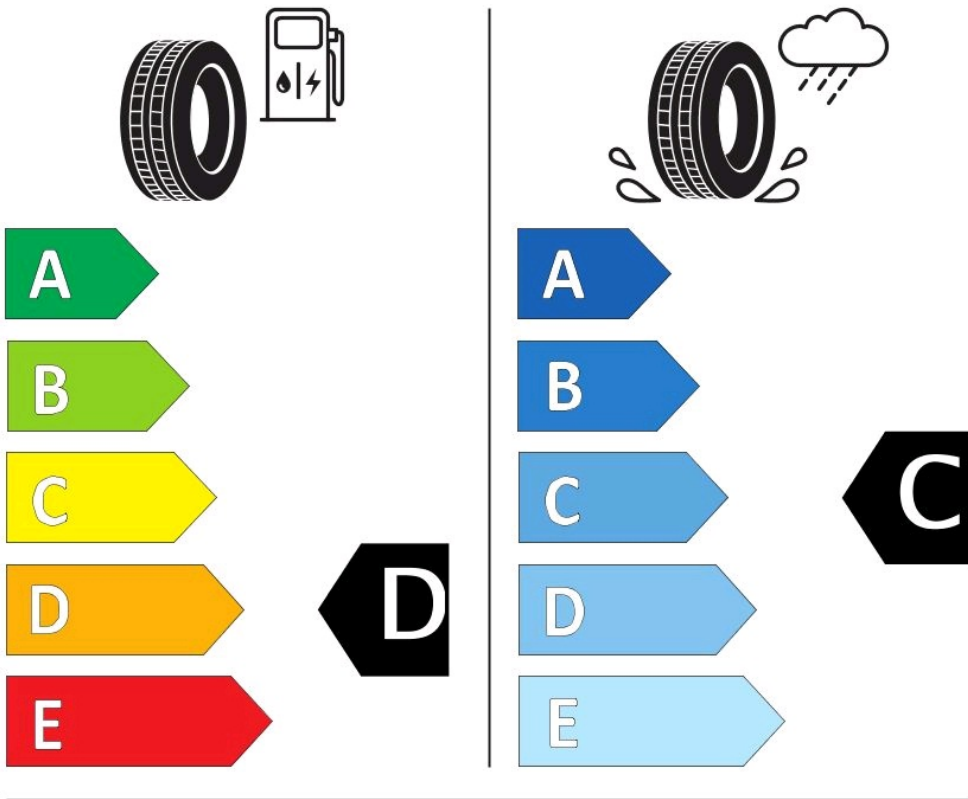

### Specifications

Size:	145/70R12
Load / Speed:	69T
Pattern:	Futurum GP
Brand:	Event
Category:	PCR
Width:	145
Series:	70
Structure:	R
Inch:	12
Load index:	69
Speed index:	T
TL/TT:	TL
40HC:	2370
EAN Code:	4260399948192
Factory code:	221008078

### Technical details

Recommended Rim:	4.50B
Inflation Pressure (bar):	2.5
Outer Diameter (mm):	509
Static Load Radius (mm):	494
Rolling Circumference (mm):	1551.95
Tread Depth (mm):	7.1
Load (kg) @ Speed (km/h):	325
Weight (kg):	4.61

### Label values 1222/2009

Rolling resistance:	E	
Wet / grip:	C	
Sound:	2 (70 dB)	
TyreClass:	C1	

### Label values 2020/740

Rolling resistance:	D	
Wet / grip:	C	
Sound:	B (70 dB)	
Label code:	436089	

**ENERG** ⚡

EVENT

FUTURUM GP-03

145/70R12 69 T

C1

2020/740