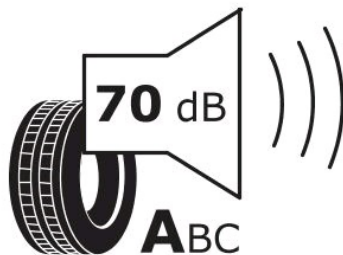

ENERG

DYNAMO

1YJ-3120003576

385/55R22.5 20PR 160 K

C3