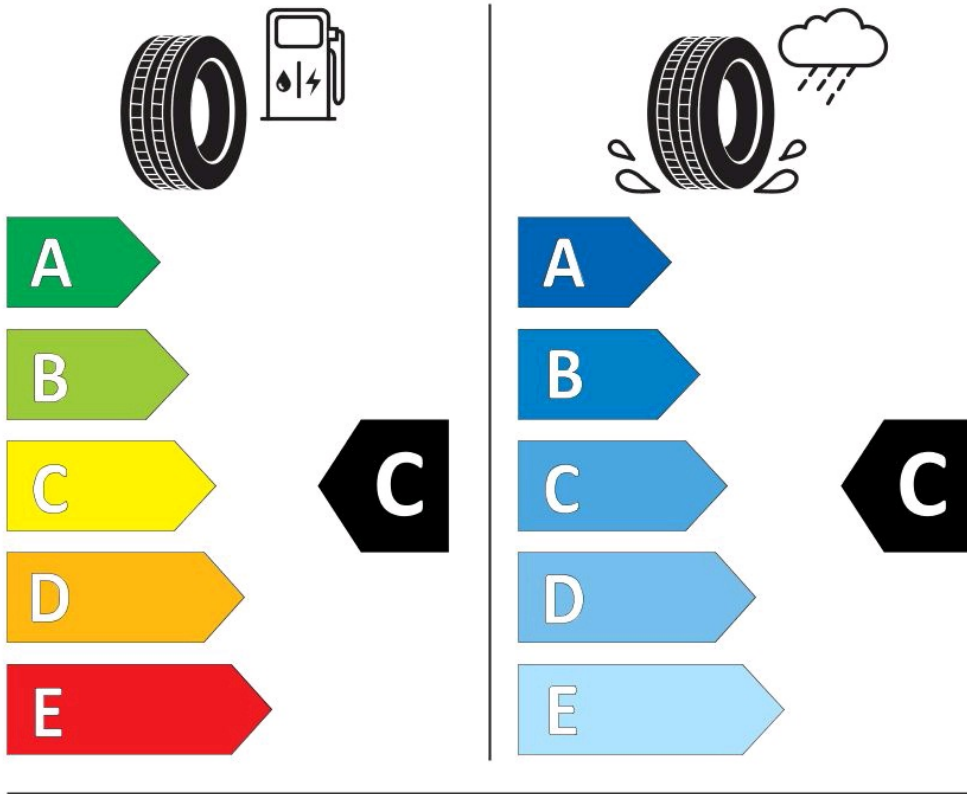

ENERG

DYNAMO

1YJ-3120003576

385/55R22.5 20PR 160 K

C3

2020/740