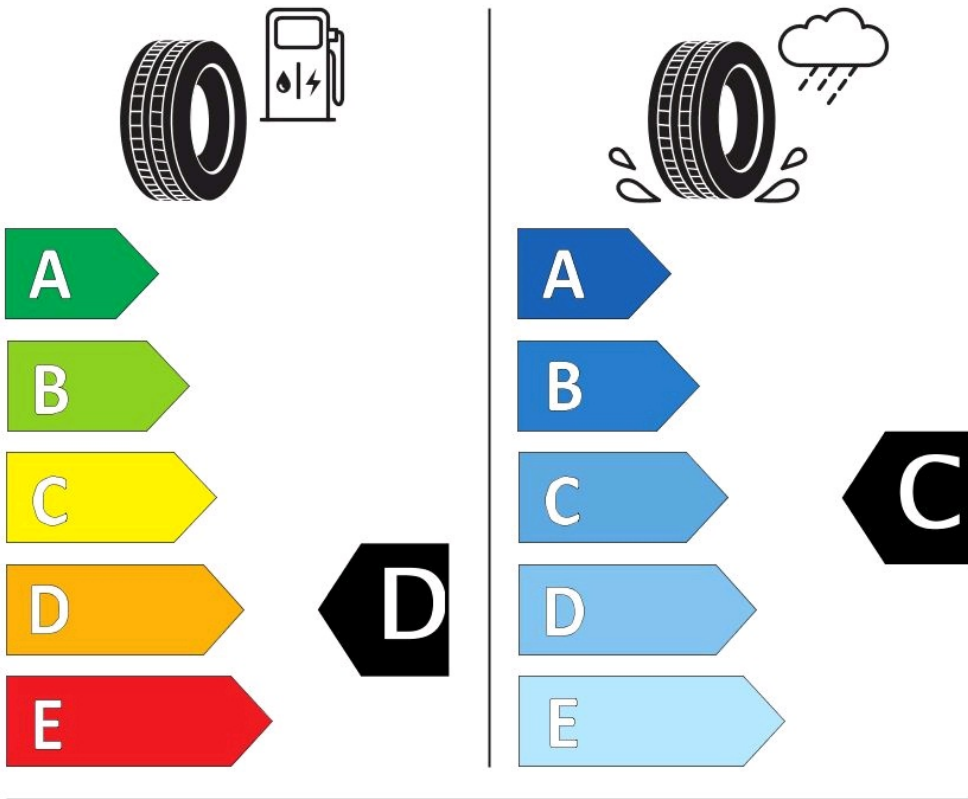

ENERG ⚡

EVENT

FUTURUM GP-09

165/60R14 75 H

C1

2020/740