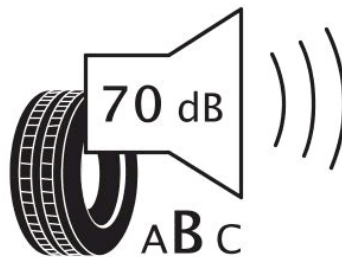

ENERG ⚡

EVENT

FUTURUM GP-09

165/60R14 75 H

C1