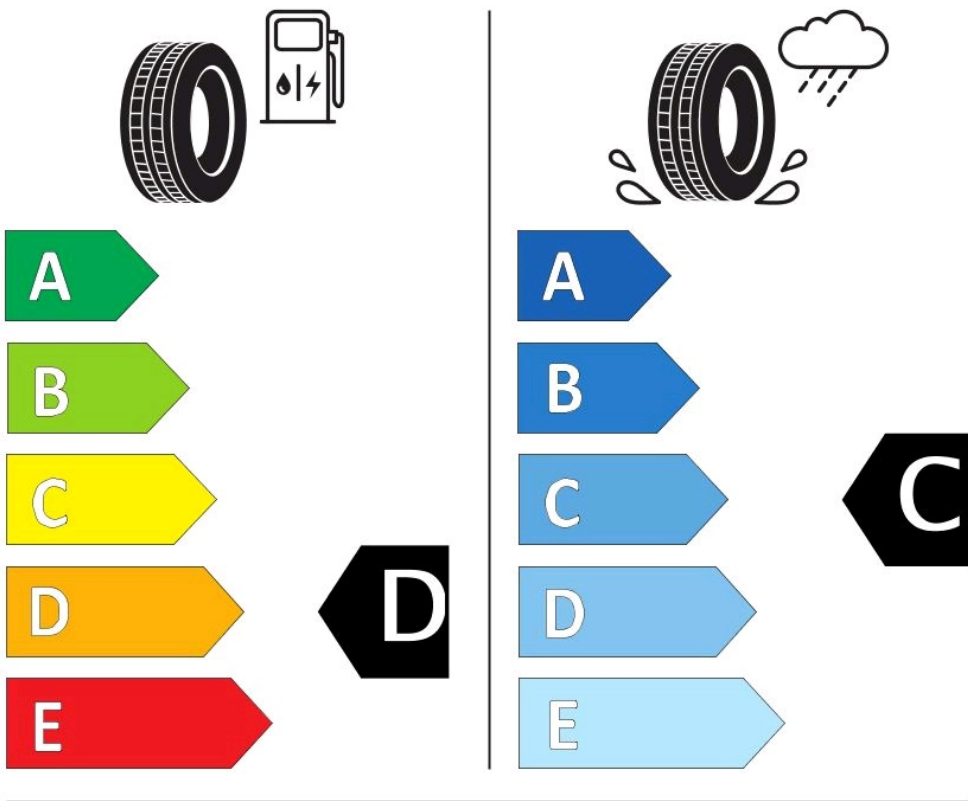

ENERG ⚡

EVENT

FUTURUM GP-08

155/80R13 79 T

C1

2020/740