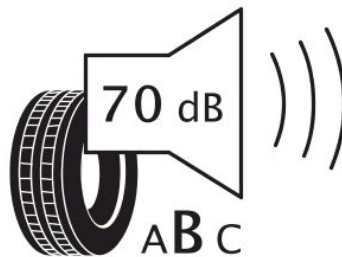

ENERG ⚡

EVENT

FUTURUM GP-08

155/80R13 79 T

C1