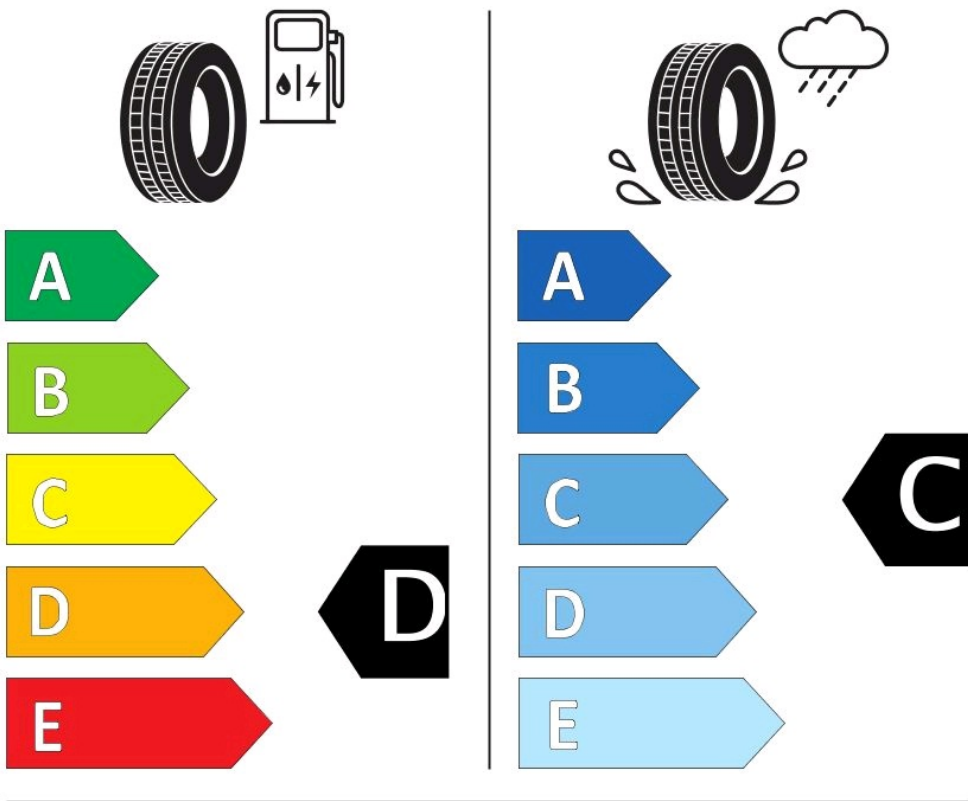

### Specifications

Size:	175/70R14
Load / Speed:	88T
Pattern:	Futurum GP
Brand:	Event
Category:	PCR
Width:	175
Series:	70
Structure:	R
Inch:	14
Load index:	88
Speed index:	T
Specification:	XL
TL/TT:	TL
40HC:	1700
EAN Code:	4260399946716
Factory code:	221004539

### Technical details

Recommended Rim:	5.00B
Inflation Pressure (bar):	2.9
Outer Diameter (mm):	602
Static Load Radius (mm):	584
Rolling Circumference (mm):	1836.1
Tread Depth (mm):	7.4
Load (kg) @ Speed (km/h):	560
Weight (kg):	6.81

### Label values 1222/2009

Rolling resistance:	E	
Wet / grip:	C	
Sound:	2 (71 dB)	
TyreClass:	C1	

### Label values 2020/740

Rolling resistance:	D	
Wet / grip:	C	
Sound:	B (71 dB)	
Label code:	436173	

**ENERG** ⚡

EVENT

FUTURUM GP-22

175/70R14 88 T

C1

2020/740