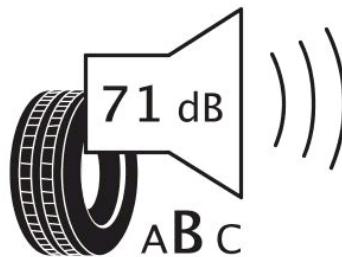

### Specifications

Size:	175/70R14
Load / Speed:	88T
Pattern:	Futurum GP
Brand:	Event
Category:	PCR
Width:	175
Series:	70
Structure:	R
Inch:	14
Load index:	88
Speed index:	T
Specification:	XL
TL/TT:	TL
40HC:	1700
EAN Code:	4260399946716
Factory code:	221004539

### Technical details

Recommended Rim:	5.00B
Inflation Pressure (bar):	2.9
Outer Diameter (mm):	602
Static Load Radius (mm):	584
Rolling Circumference (mm):	1836.1
Tread Depth (mm):	7.4
Load (kg) @ Speed (km/h):	560
Weight (kg):	6.81

### Label values 1222/2009

Rolling resistance:	E	
Wet / grip:	C	
Sound:	2 (71 dB)	
TyreClass:	C1	

### Label values 2020/740

Rolling resistance:	D	
Wet / grip:	C	
Sound:	B (71 dB)	
Label code:	436173	

**ENERG** ⚡

EVENT

FUTURUM GP-22

175/70R14 88 T

C1

2020/740