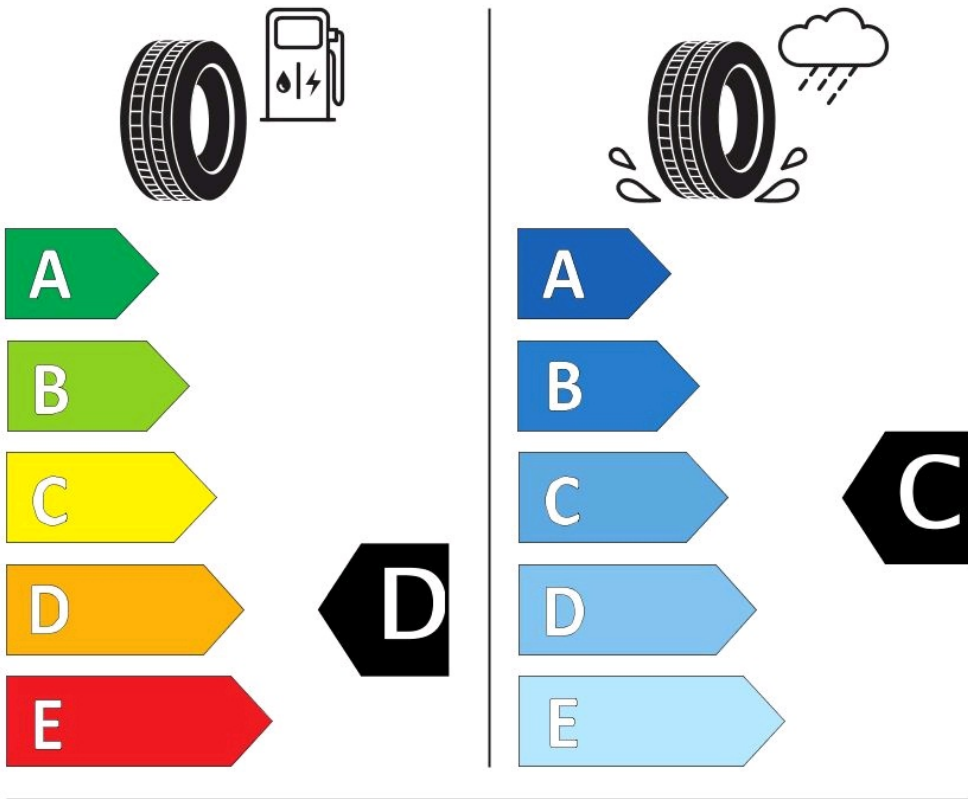

ENERG ⚡

EVENT

FUTURUM GP-01

135/80R13 70 T

C1

2020/740