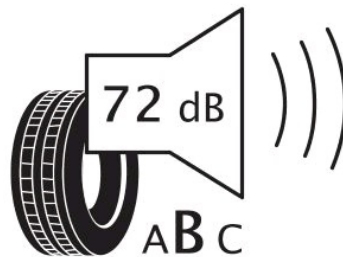

### Specifications

Size:	175/65R14C
Load / Speed:	90/88T
Pattern:	ML609
Brand:	Event
Category:	LT / Van
Width:	175
Series:	65
Structure:	R
Inch:	14
Ply Rating:	8PR
Load index:	90/88
Speed index:	T
TL/TT:	TL
40HC:	1450
EAN Code:	4260399947669
Factory code:	221004746

### Technical details

Recommended Rim:	5J
Inflation Pressure (bar):	3.75
Outer Diameter (mm):	584
Static Load Radius (mm):	563
Rolling Circumference (mm):	1770
Tread Depth (mm):	8.2
Load (kg) @ Speed (km/h):	600/560
Weight (kg):	8.28

### Label values 1222/2009

Rolling resistance:	E	
Wet / grip:	B	
Sound:	2 (72 dB)	
TyreClass:	C2	

### Label values 2020/740

Rolling resistance:	D	
Wet / grip:	B	
Sound:	B (72 dB)	
Label code:	436773	

**ENERG** ⚡

EVENT

ML609-01

175/65R14C 6PR 90/88 T

C2

2020/740