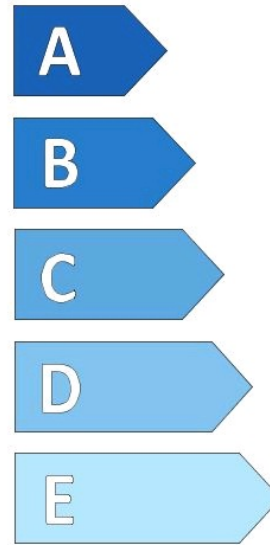

### Specifications

Size:	175/65R14C
Load / Speed:	90/88T
Pattern:	ML609
Brand:	Event
Category:	LT / Van
Width:	175
Series:	65
Structure:	R
Inch:	14
Ply Rating:	8PR
Load index:	90/88
Speed index:	T
TL/TT:	TL
40HC:	1450
EAN Code:	4260399947669
Factory code:	221004746

### Technical details

Recommended Rim:	5J
Inflation Pressure (bar):	3.75
Outer Diameter (mm):	584
Static Load Radius (mm):	563
Rolling Circumference (mm):	1770
Tread Depth (mm):	8.2
Load (kg) @ Speed (km/h):	600/560
Weight (kg):	8.28

### Label values 1222/2009

Rolling resistance:	E	
Wet / grip:	B	
Sound:	2 (72 dB)	
TyreClass:	C2	

### Label values 2020/740

Rolling resistance:	D	
Wet / grip:	B	
Sound:	B (72 dB)	
Label code:	436773	

**ENERG** ⚡

EVENT

ML609-01

175/65R14C 6PR 90/88 T

C2

2020/740