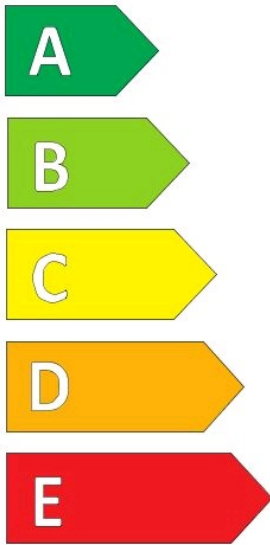

### Specifications

Size:	175/65R14C
Load / Speed:	90/88T
Pattern:	ML609
Brand:	Event
Category:	LT / Van
Width:	175
Series:	65
Structure:	R
Inch:	14
Ply Rating:	8PR
Load index:	90/88
Speed index:	T
TL/TT:	TL
40HC:	1450
EAN Code:	4260399947669
Factory code:	221004746

### Technical details

Recommended Rim:	5J
Inflation Pressure (bar):	3.75
Outer Diameter (mm):	584
Static Load Radius (mm):	563
Rolling Circumference (mm):	1770
Tread Depth (mm):	8.2
Load (kg) @ Speed (km/h):	600/560
Weight (kg):	8.28

### Label values 1222/2009

Rolling resistance:	E	
Wet / grip:	B	
Sound:	2 (72 dB)	
TyreClass:	C2	

### Label values 2020/740

Rolling resistance:	D	
Wet / grip:	B	
Sound:	B (72 dB)	
Label code:	436773	

**ENERG** ⚡

EVENT

ML609-01

175/65R14C 6PR 90/88 T

C2

2020/740