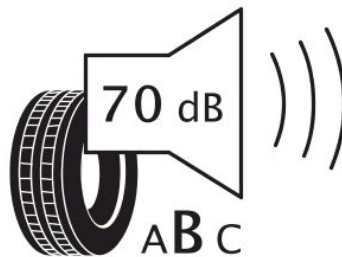

ENERG ⚡

EVENT

FUTURUM GP-12

165/65R15 81 T

C1