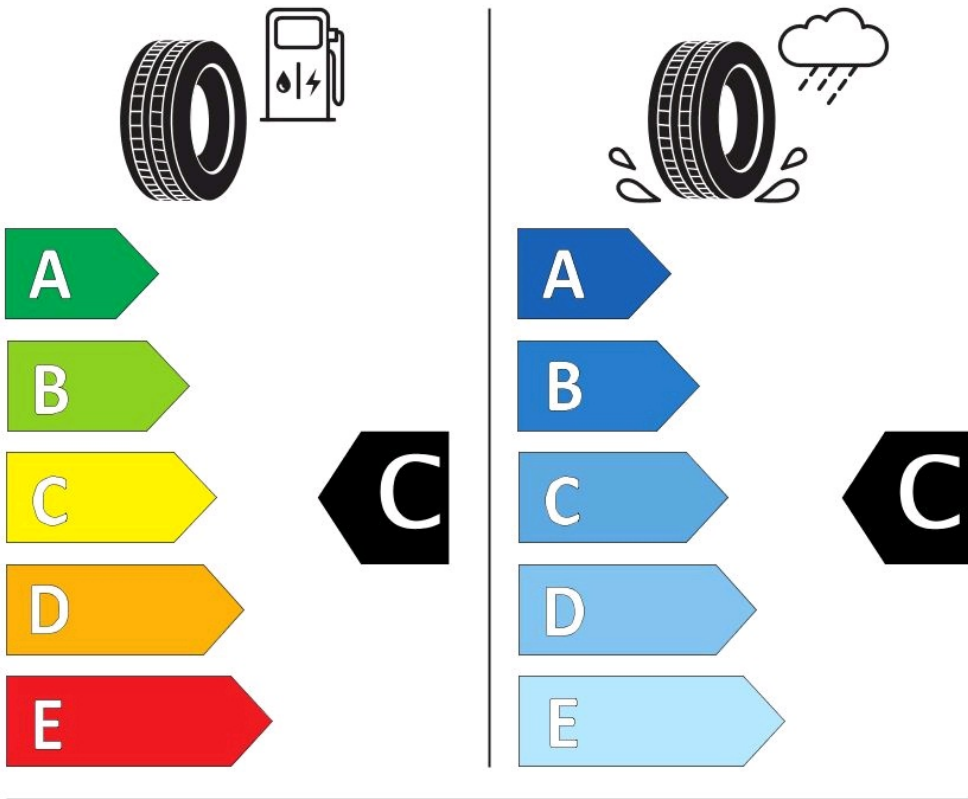

ENERG ⚡

EVENT

FUTURUM GP-12

165/65R15 81 T

C1

2020/740