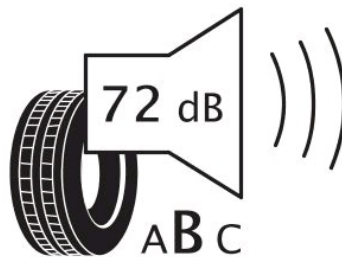

ENERG ⚡

EVENT

ML605-01

155R13C 8PR 90/88 R

C2