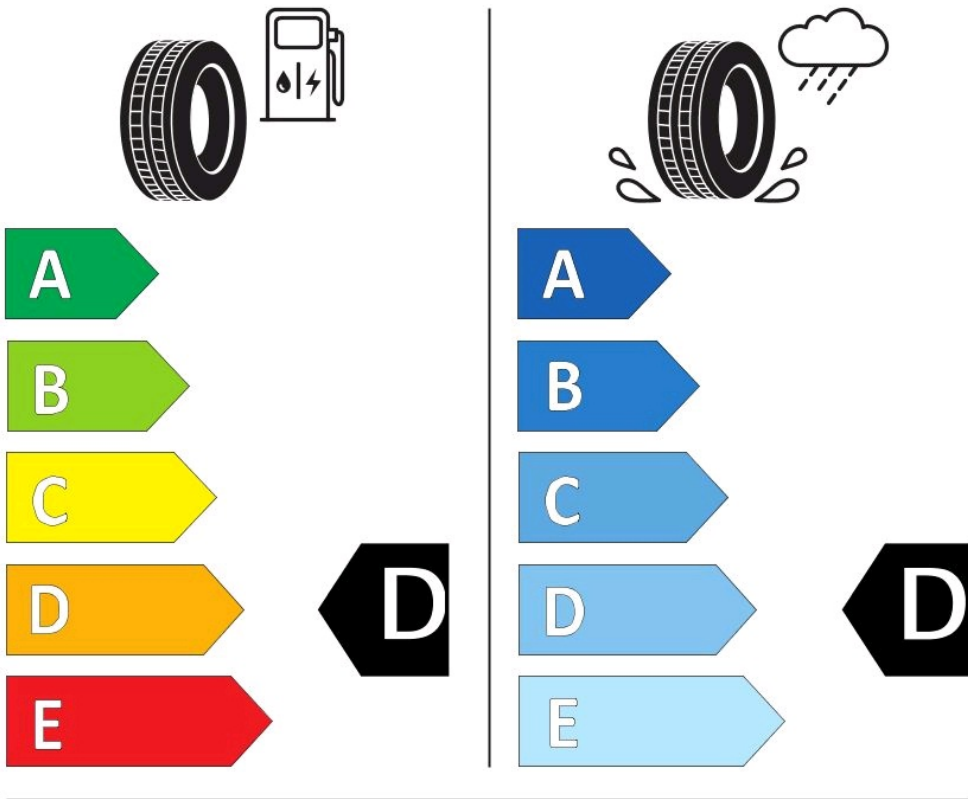

ENERG ⚡

EVENT

ML605-01

155R13C 8PR 90/88 R

C2

2020/740