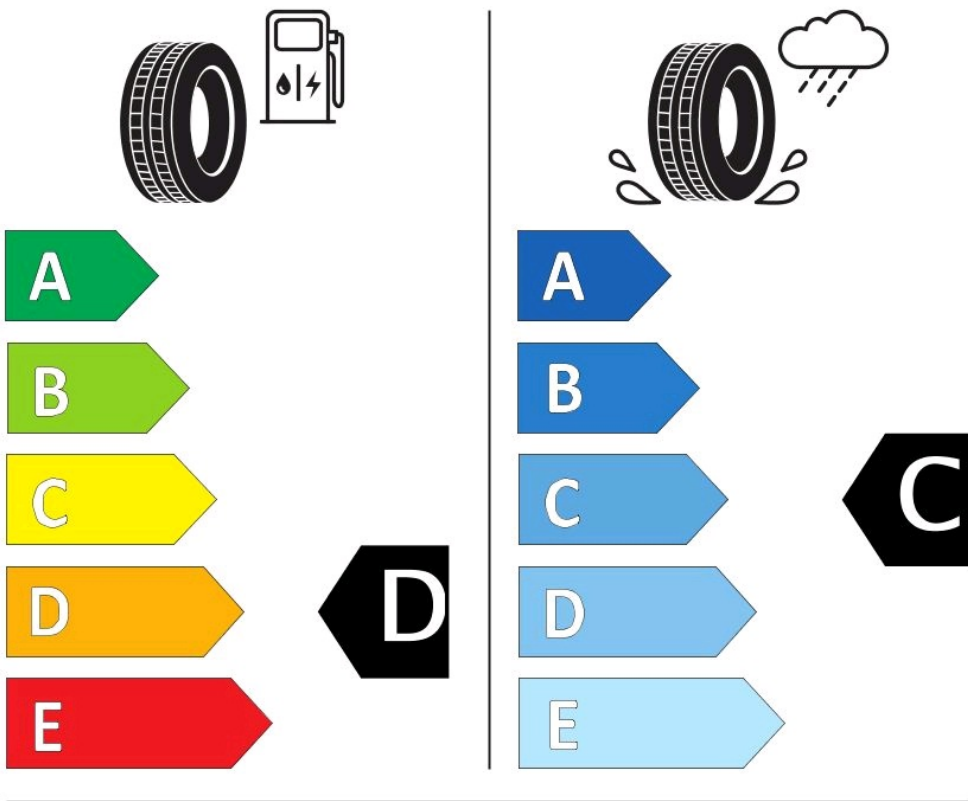

ENERG ⚡

EVENT

FUTURUM GP-07

155/70R13 75 T

C1

2020/740