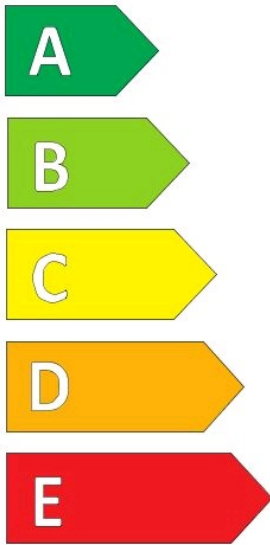

### Specifications

Size:	165R13C
Load / Speed:	94/92R
Pattern:	ML605
Brand:	Event
Category:	LT / Van
Width:	165
Series:	80
Structure:	R
Inch:	13
Ply Rating:	8PR
Load index:	94/92
Speed index:	R
TL/TT:	TL
40HC:	1800
EAN Code:	4260399947522
Factory code:	221002580

### Technical details

Recommended Rim:	4.5J
Inflation Pressure (bar):	4.5
Outer Diameter (mm):	594
Static Load Radius (mm):	575
Rolling Circumference (mm):	1806
Tread Depth (mm):	7.8
Load (kg) @ Speed (km/h):	670/630
Weight (kg):	7.47

### Label values 1222/2009

Rolling resistance:	E	
Wet / grip:	E	
Sound:	2 (72 dB)	
TyreClass:	C2	

### Label values 2020/740

Rolling resistance:	D	
Wet / grip:	D	
Sound:	B (72 dB)	
Label code:	436746	

**ENERG** ⚡

EVENT

ML605-02

165R13C 94/92 R

C2

**D**