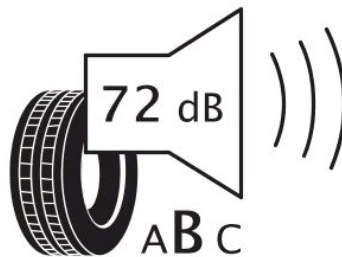

ENERG ⚡

EVENT

ML605-02

165R13C 94/92 R

C2

D

D

2020/740