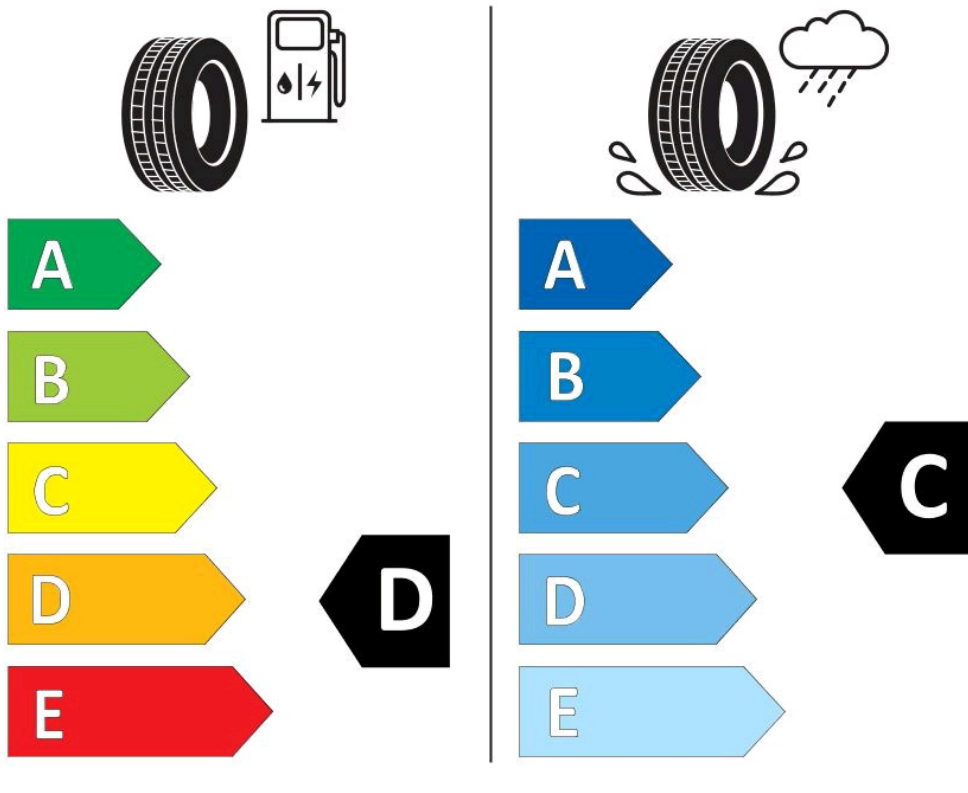

ENERG

DYNAMO

1YJ-3120003361

315/80R22.5 20PR 156/153 K

C3

2020/740