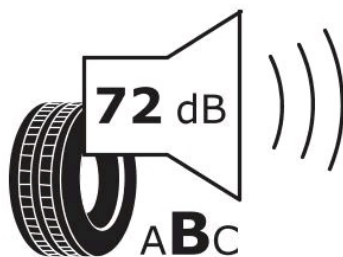

ENERG

DYNAMO

1YJ-3120003361

315/80R22.5 20PR 156/153 K

C3