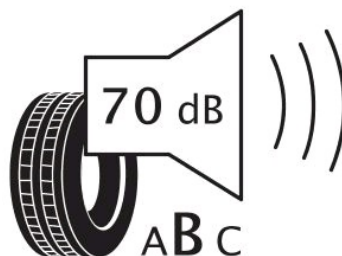

### Technical details

Recommended Rim:	4.50B
Inflation Pressure (bar):	2.5
Outer Diameter (mm):	569
Static Load Radius (mm):	552
Rolling Circumference (mm):	1734.16
Tread Depth (mm):	7.2
Load (kg) @ Speed (km/h):	355
Weight (kg):	5.56

### Label values 1222/2009

Rolling resistance:	E	
Wet / grip:	C	
Sound:	2 (70 dB)	
TyreClass:	C1	

### Label values 2020/740

Rolling resistance:	D	
Wet / grip:	C	
Sound:	B (70 dB)	
Label code:	436087	

**ENERG** ⚡

EVENT

FUTURUM GP-02

145/65R15 72 T

C1

2020/740