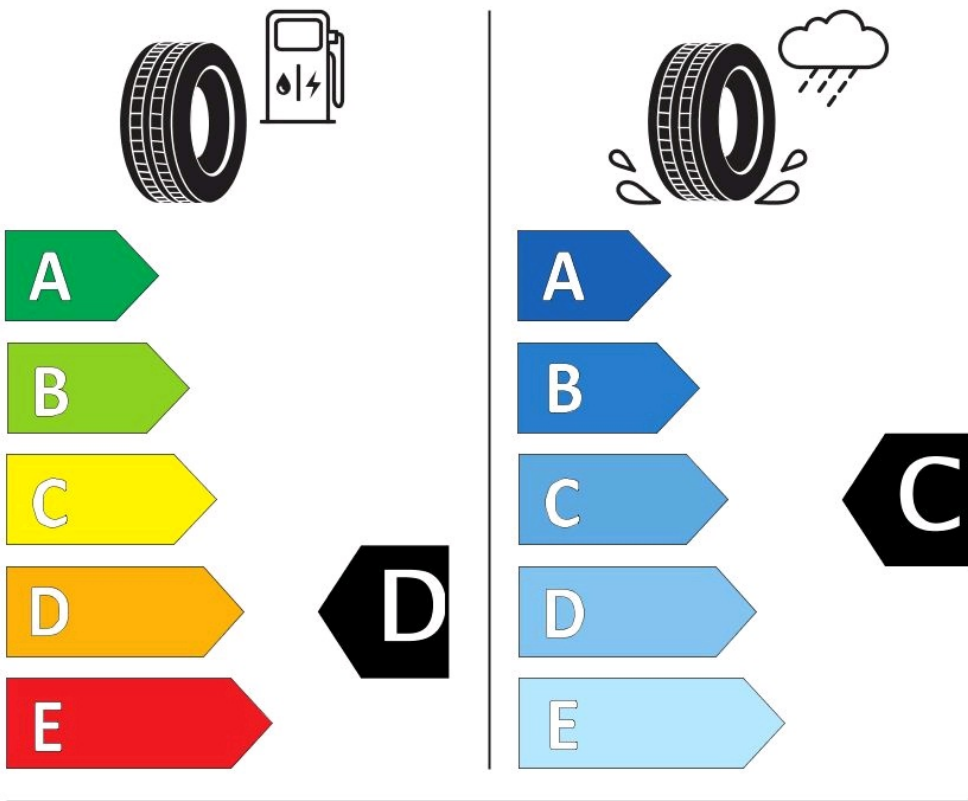

### Specifications

Size:	145/65R15
Load / Speed:	72T
Pattern:	Futurum GP
Brand:	Event
Category:	PCR
Width:	145
Series:	65
Structure:	R
Inch:	15
Load index:	72
Speed index:	T
TL/TT:	TL
40HC:	2200
EAN Code:	4260399946815
Factory code:	221004549

### Technical details

Recommended Rim:	4.50B
Inflation Pressure (bar):	2.5
Outer Diameter (mm):	569
Static Load Radius (mm):	552
Rolling Circumference (mm):	1734.16
Tread Depth (mm):	7.2
Load (kg) @ Speed (km/h):	355
Weight (kg):	5.56

### Label values 1222/2009

Rolling resistance:	E	
Wet / grip:	C	
Sound:	2 (70 dB)	
TyreClass:	C1	

### Label values 2020/740

Rolling resistance:	D	
Wet / grip:	C	
Sound:	B (70 dB)	
Label code:	436087	

**ENERG** ⚡

EVENT

FUTURUM GP-02

145/65R15 72 T

C1

2020/740