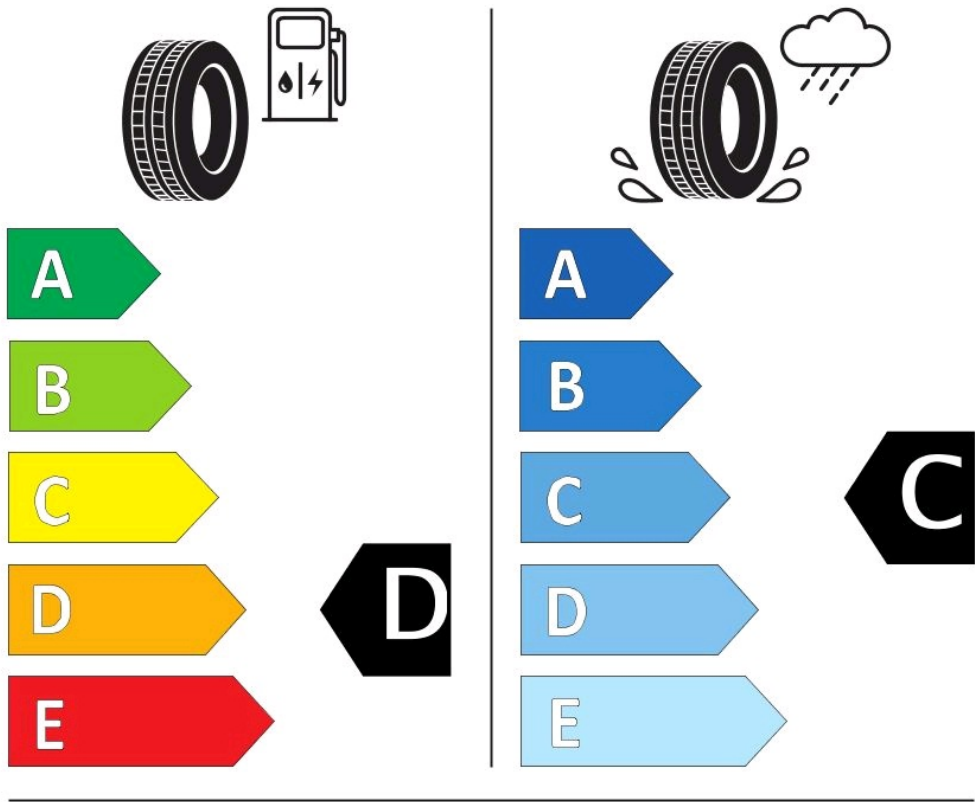

EVENT

FUTURUM GP-04

145/80R13 75 T

C1