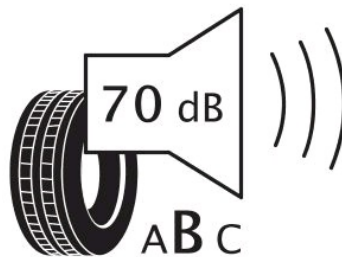

EVENT

FUTURUM GP-04

145/80R13 75 T

C1