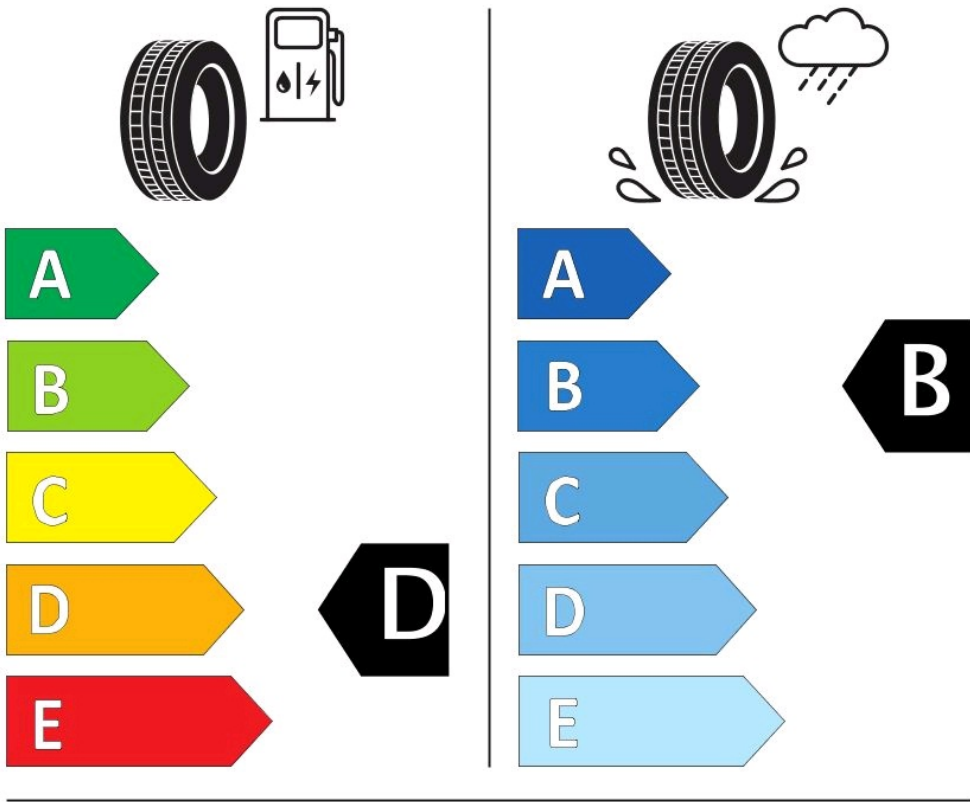

### Specifications

Size:	165/70R14C
Load / Speed:	89/87R
Pattern:	ML609
Brand:	Event
Category:	LT / Van
Width:	165
Series:	70
Structure:	R
Inch:	14
Load index:	89/87
Speed index:	R
TL/TT:	TL
40HC:	1550
EAN Code:	4260399947614
Factory code:	221004743

### Technical details

Recommended Rim:	5J
Inflation Pressure (bar):	3.75
Outer Diameter (mm):	588
Static Load Radius (mm):	567
Rolling Circumference (mm):	1782
Tread Depth (mm):	8.2
Load (kg) @ Speed (km/h):	580/545
Weight (kg):	7.37

### Label values 1222/2009

Rolling resistance:	E	
Wet / grip:	B	
Sound:	2 (70 dB)	
TyreClass:	C2	

### Label values 2020/740

Rolling resistance:	D	
Wet / grip:	B	
Sound:	B (70 dB)	
Label code:	436800	

**ENERG** ⚡

EVENT

ML609-10

165/70R14C 6PR 89/87 R

C2

2020/740