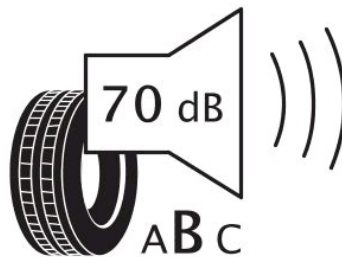

### Specifications

Size:	165/70R14C
Load / Speed:	89/87R
Pattern:	ML609
Brand:	Event
Category:	LT / Van
Width:	165
Series:	70
Structure:	R
Inch:	14
Load index:	89/87
Speed index:	R
TL/TT:	TL
40HC:	1550
EAN Code:	4260399947614
Factory code:	221004743

### Technical details

Recommended Rim:	5J
Inflation Pressure (bar):	3.75
Outer Diameter (mm):	588
Static Load Radius (mm):	567
Rolling Circumference (mm):	1782
Tread Depth (mm):	8.2
Load (kg) @ Speed (km/h):	580/545
Weight (kg):	7.37

### Label values 1222/2009

Rolling resistance:	E	
Wet / grip:	B	
Sound:	2 (70 dB)	
TyreClass:	C2	

### Label values 2020/740

Rolling resistance:	D	
Wet / grip:	B	
Sound:	B (70 dB)	
Label code:	436800	

**ENERG** ⚡

EVENT

ML609-10

165/70R14C 6PR 89/87 R

C2

2020/740