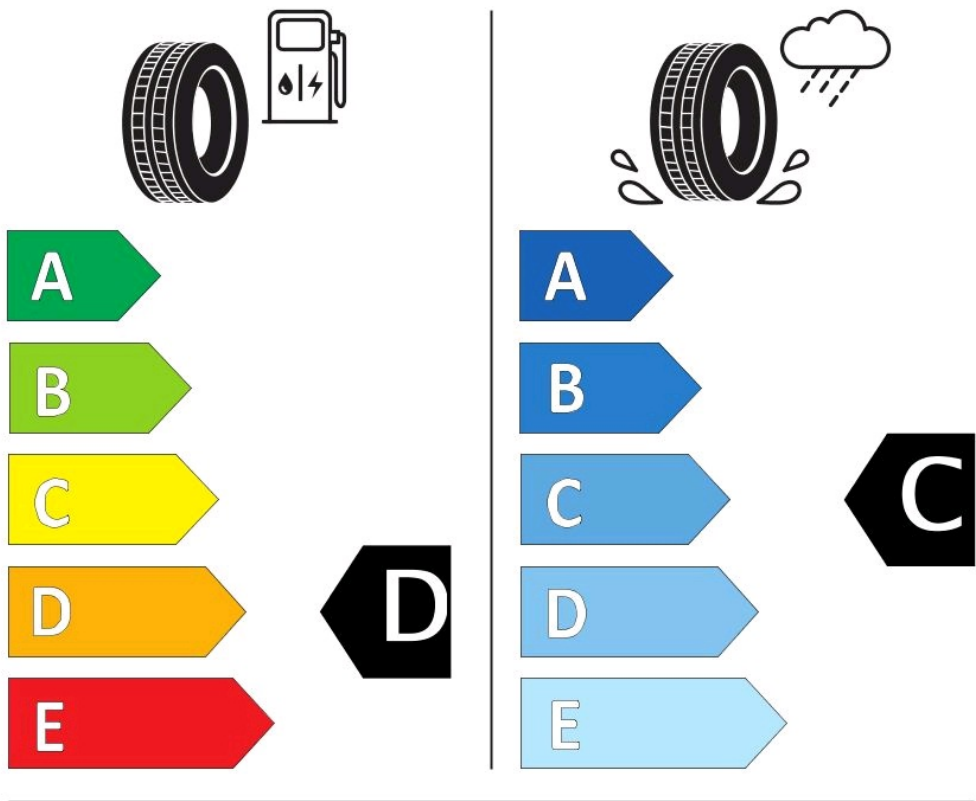

EVENT

FUTURUM GP-14

165/70R13 79 T

C1