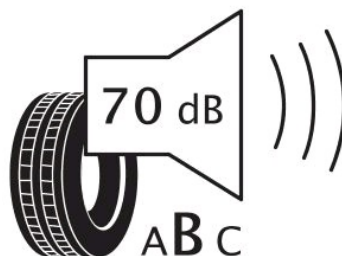

EVENT

FUTURUM GP-14

165/70R13 79 T

C1