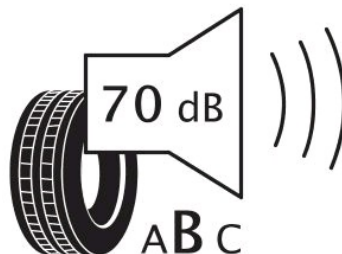

### Specifications

Size:	175/55R15
Load / Speed:	77T
Pattern:	Futurum GP
Brand:	Event
Category:	PCR
Width:	175
Series:	55
Structure:	R
Inch:	15
Load index:	77
Speed index:	T
TL/TT:	TL
40HC:	1550
EAN Code:	4260399947010
Factory code:	221004567

### Technical details

Recommended Rim:	5.5J
Inflation Pressure (bar):	2.5
Outer Diameter (mm):	573
Static Load Radius (mm):	556
Rolling Circumference (mm):	1746.73
Tread Depth (mm):	7.4
Load (kg) @ Speed (km/h):	412
Weight (kg):	6.21

### Label values 1222/2009

Rolling resistance:	E	
Wet / grip:	C	
Sound:	2 (70 dB)	
TyreClass:	C1	

### Label values 2020/740

Rolling resistance:	D	
Wet / grip:	C	
Sound:	B (70 dB)	
Label code:	436125	

**ENERG** ⚡

EVENT

FUTURUM GP-16

175/55R15 77 T

C1

2020/740