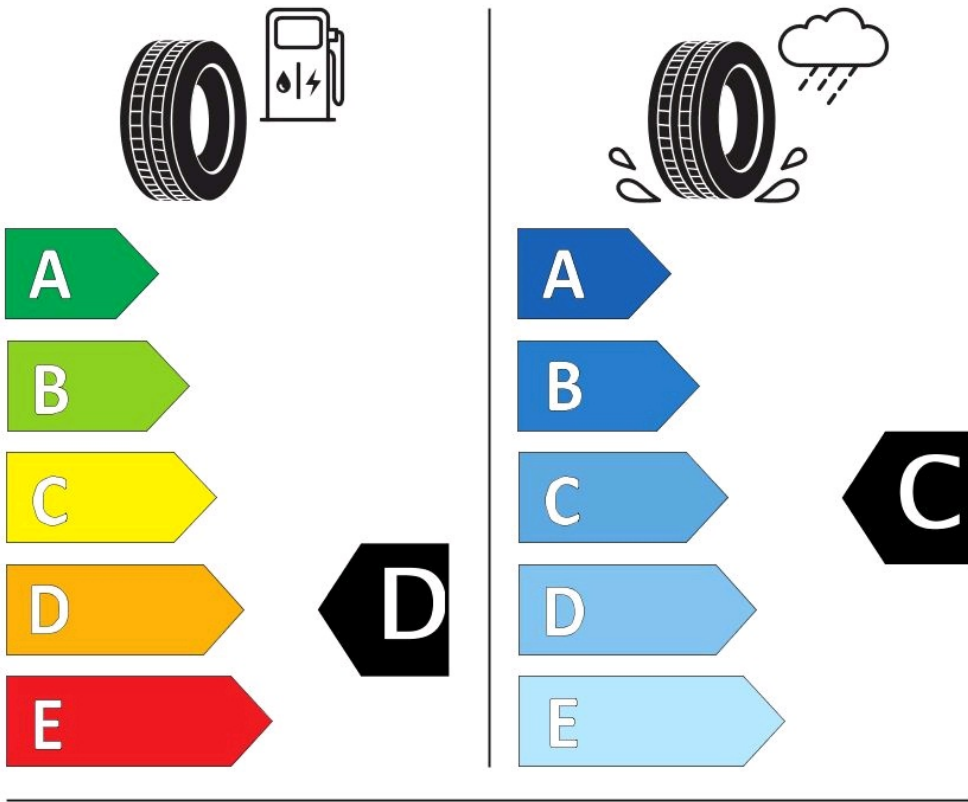

### Specifications

Size:	175/55R15
Load / Speed:	77T
Pattern:	Futurum GP
Brand:	Event
Category:	PCR
Width:	175
Series:	55
Structure:	R
Inch:	15
Load index:	77
Speed index:	T
TL/TT:	TL
40HC:	1550
EAN Code:	4260399947010
Factory code:	221004567

### Technical details

Recommended Rim:	5.5J
Inflation Pressure (bar):	2.5
Outer Diameter (mm):	573
Static Load Radius (mm):	556
Rolling Circumference (mm):	1746.73
Tread Depth (mm):	7.4
Load (kg) @ Speed (km/h):	412
Weight (kg):	6.21

### Label values 1222/2009

Rolling resistance:	E	
Wet / grip:	C	
Sound:	2 (70 dB)	
TyreClass:	C1	

### Label values 2020/740

Rolling resistance:	D	
Wet / grip:	C	
Sound:	B (70 dB)	
Label code:	436125	

**ENERG** ⚡

EVENT

FUTURUM GP-16

175/55R15 77 T

C1

2020/740