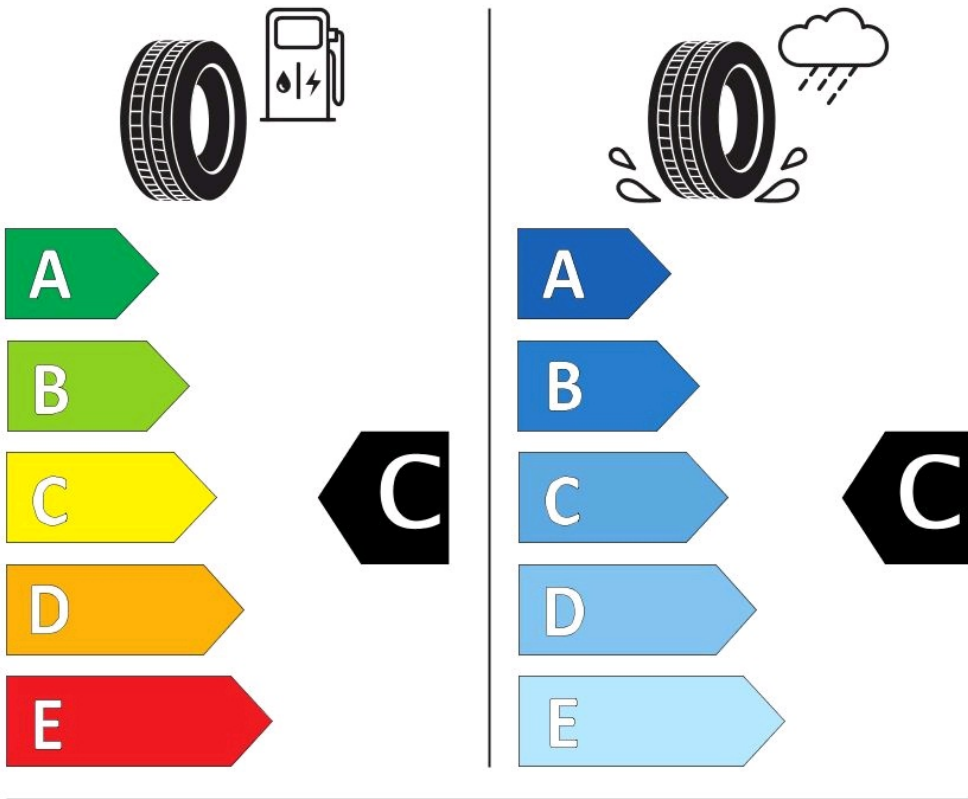

ENERG ⚡

EVENT

FUTURUM GP-20

175/65R15 88 H

C1

2020/740