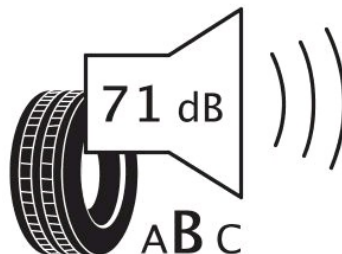

ENERG ⚡

EVENT

FUTURUM GP-20

175/65R15 88 H

C1