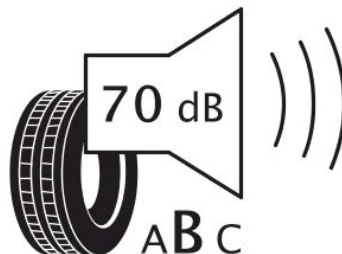

ENERG ⚡

EVENT

FUTURUM GP-10

165/65R13 77 T

C1