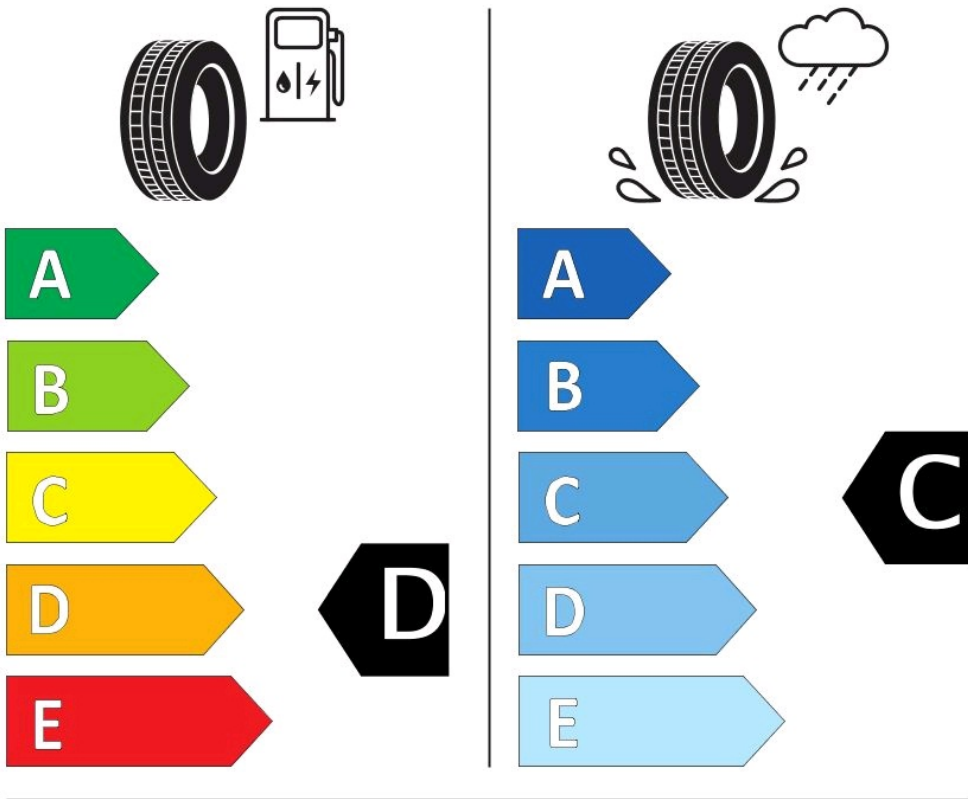

ENERG ⚡

EVENT

FUTURUM GP-10

165/65R13 77 T

C1

2020/740