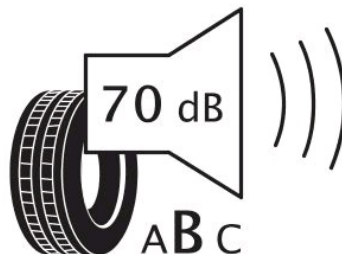

ENERG ⚡

EVENT

FUTURUM GP-05

155/65R13 73 T

C1