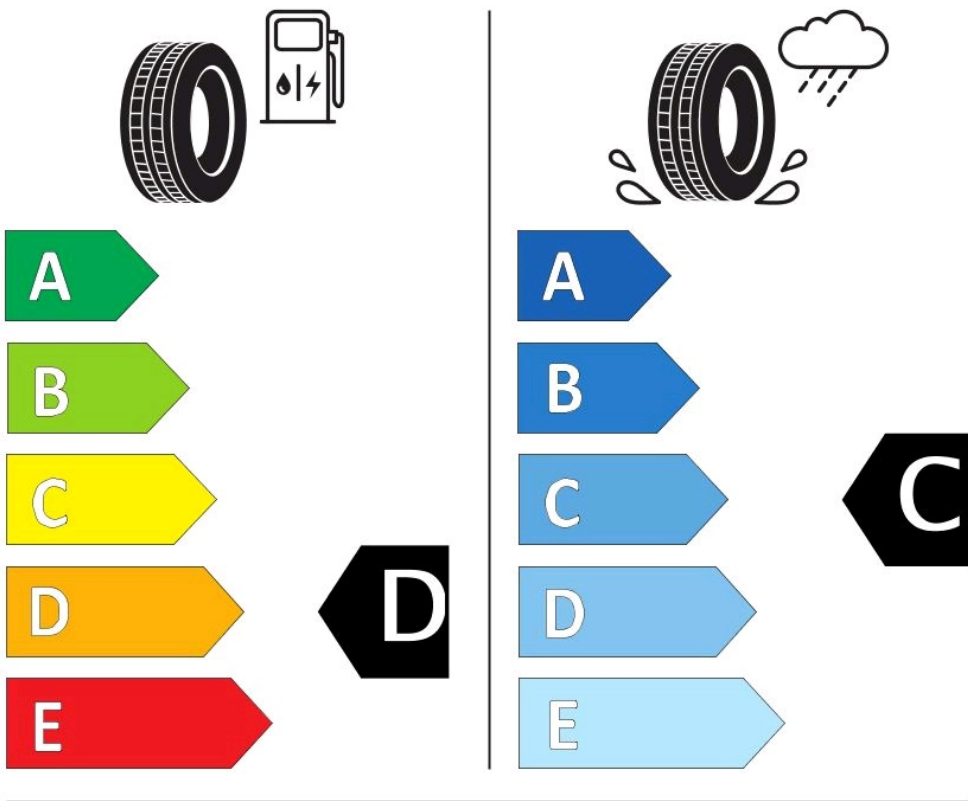

ENERG ⚡

EVENT

FUTURUM GP-05

155/65R13 73 T

C1

2020/740