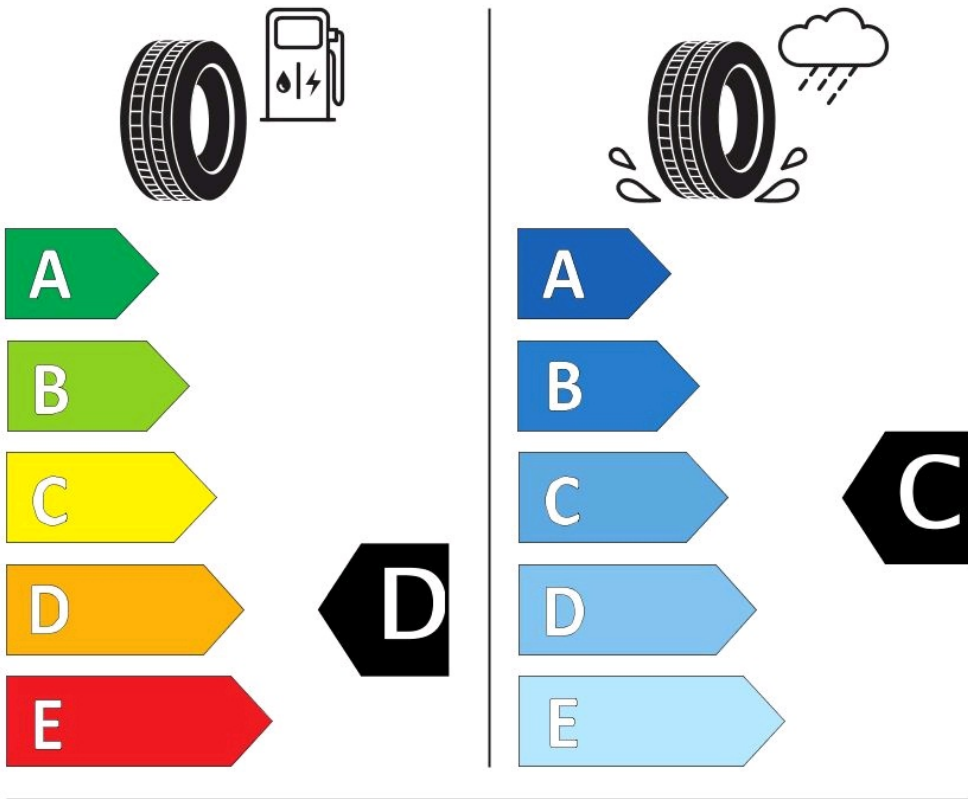

ENERG ⚡

EVENT

FUTURUM GP-11

165/65R14 79 T

C1

2020/740