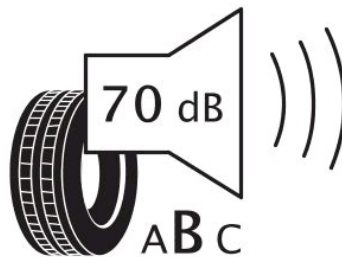

ENERG ⚡

EVENT

FUTURUM GP-11

165/65R14 79 T

C1