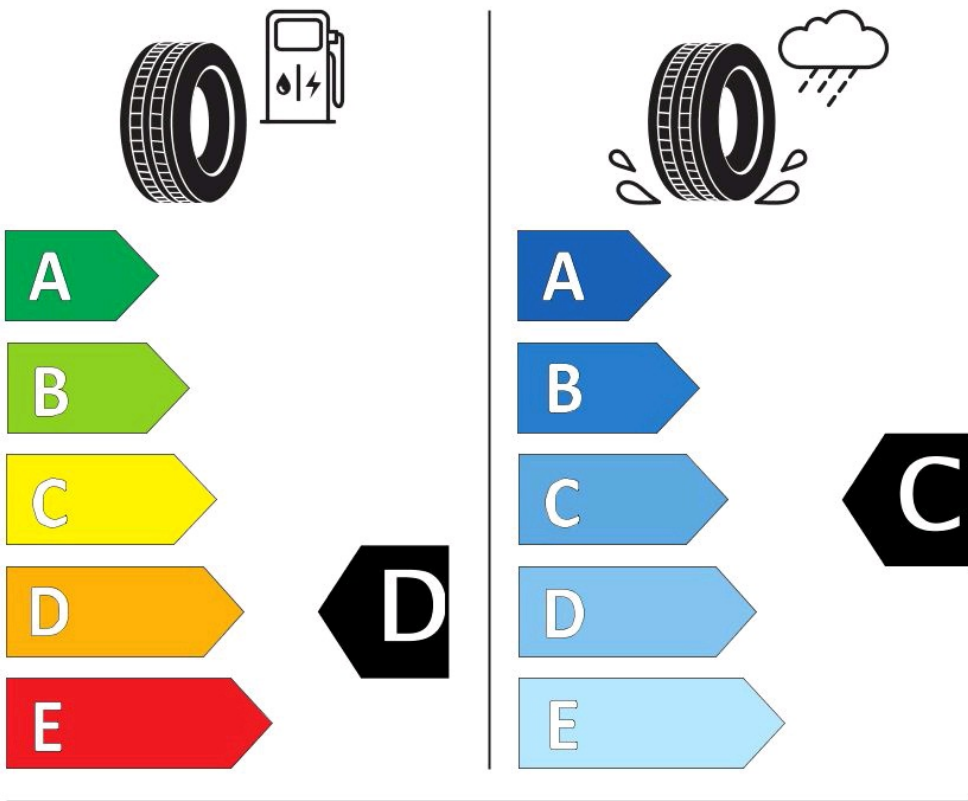

## Specifications

Size:	275/80R22.5
Load / Speed :	149/146M
Pattern:	LLF01
Brand:	Leao
Category:	TBR
Width:	275
Series:	80
Structure:	R
Inch:	22.5
Ply Rating:	16PR
Load index :	149/146
Speed index:	M
TL/TT:	TL
Application:	Regional
Position:	
40HC:	320
EAN Code:	4260496396902
Factory Code:	211011471

## Technical details

Recommended Rim:	8.25x22.5
Inflation Pressure (bar) :	8.5
Section Width (mm):	276
Outer Diameter (mm):	952
Static Load Radius (mm):	414
Rolling Circumference (mm):	2922
Tread Depth (mm):	14.5
Load (kg) @ Speed (km/h):	3250
Weight:	64.30

## Label values 1222/2009

Rolling resistance:	D	
Wet / grip:	B	
Sound:	2 (72 dB)	
TyreClass:	C3	

## Label values 1222/2009

Rolling resistance:	D	
Wet / grip:	C	
Sound:	B (73 dB)	
Label code:	466562	

**ENERG** ⚡

LEAO

LLF01-02

275/80R22.5 149/146 M

C3

2020/740