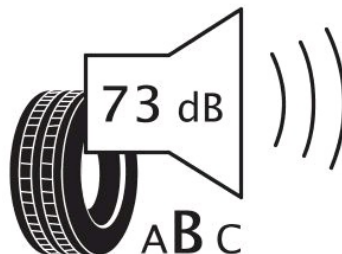

## Specifications

Size:	275/80R22.5
Load / Speed :	149/146M
Pattern:	LLF01
Brand:	Leao
Category:	TBR
Width:	275
Series:	80
Structure:	R
Inch:	22.5
Ply Rating:	16PR
Load index :	149/146
Speed index:	M
TL/TT:	TL
Application:	Regional
Position:	
40HC:	320
EAN Code:	4260496396902
Factory Code:	211011471

## Technical details

Recommended Rim:	8.25x22.5
Inflation Pressure (bar) :	8.5
Section Width (mm):	276
Outer Diameter (mm):	952
Static Load Radius (mm):	414
Rolling Circumference (mm):	2922
Tread Depth (mm):	14.5
Load (kg) @ Speed (km/h):	3250
Weight:	64.30

## Label values 1222/2009

Rolling resistance:	D	
Wet / grip:	C	
Sound:	B (73 dB)	
Label code:	466562	

**ENERG** ⚡

LEAO

LLF01-02

275/80R22.5 149/146 M

C3

2020/740